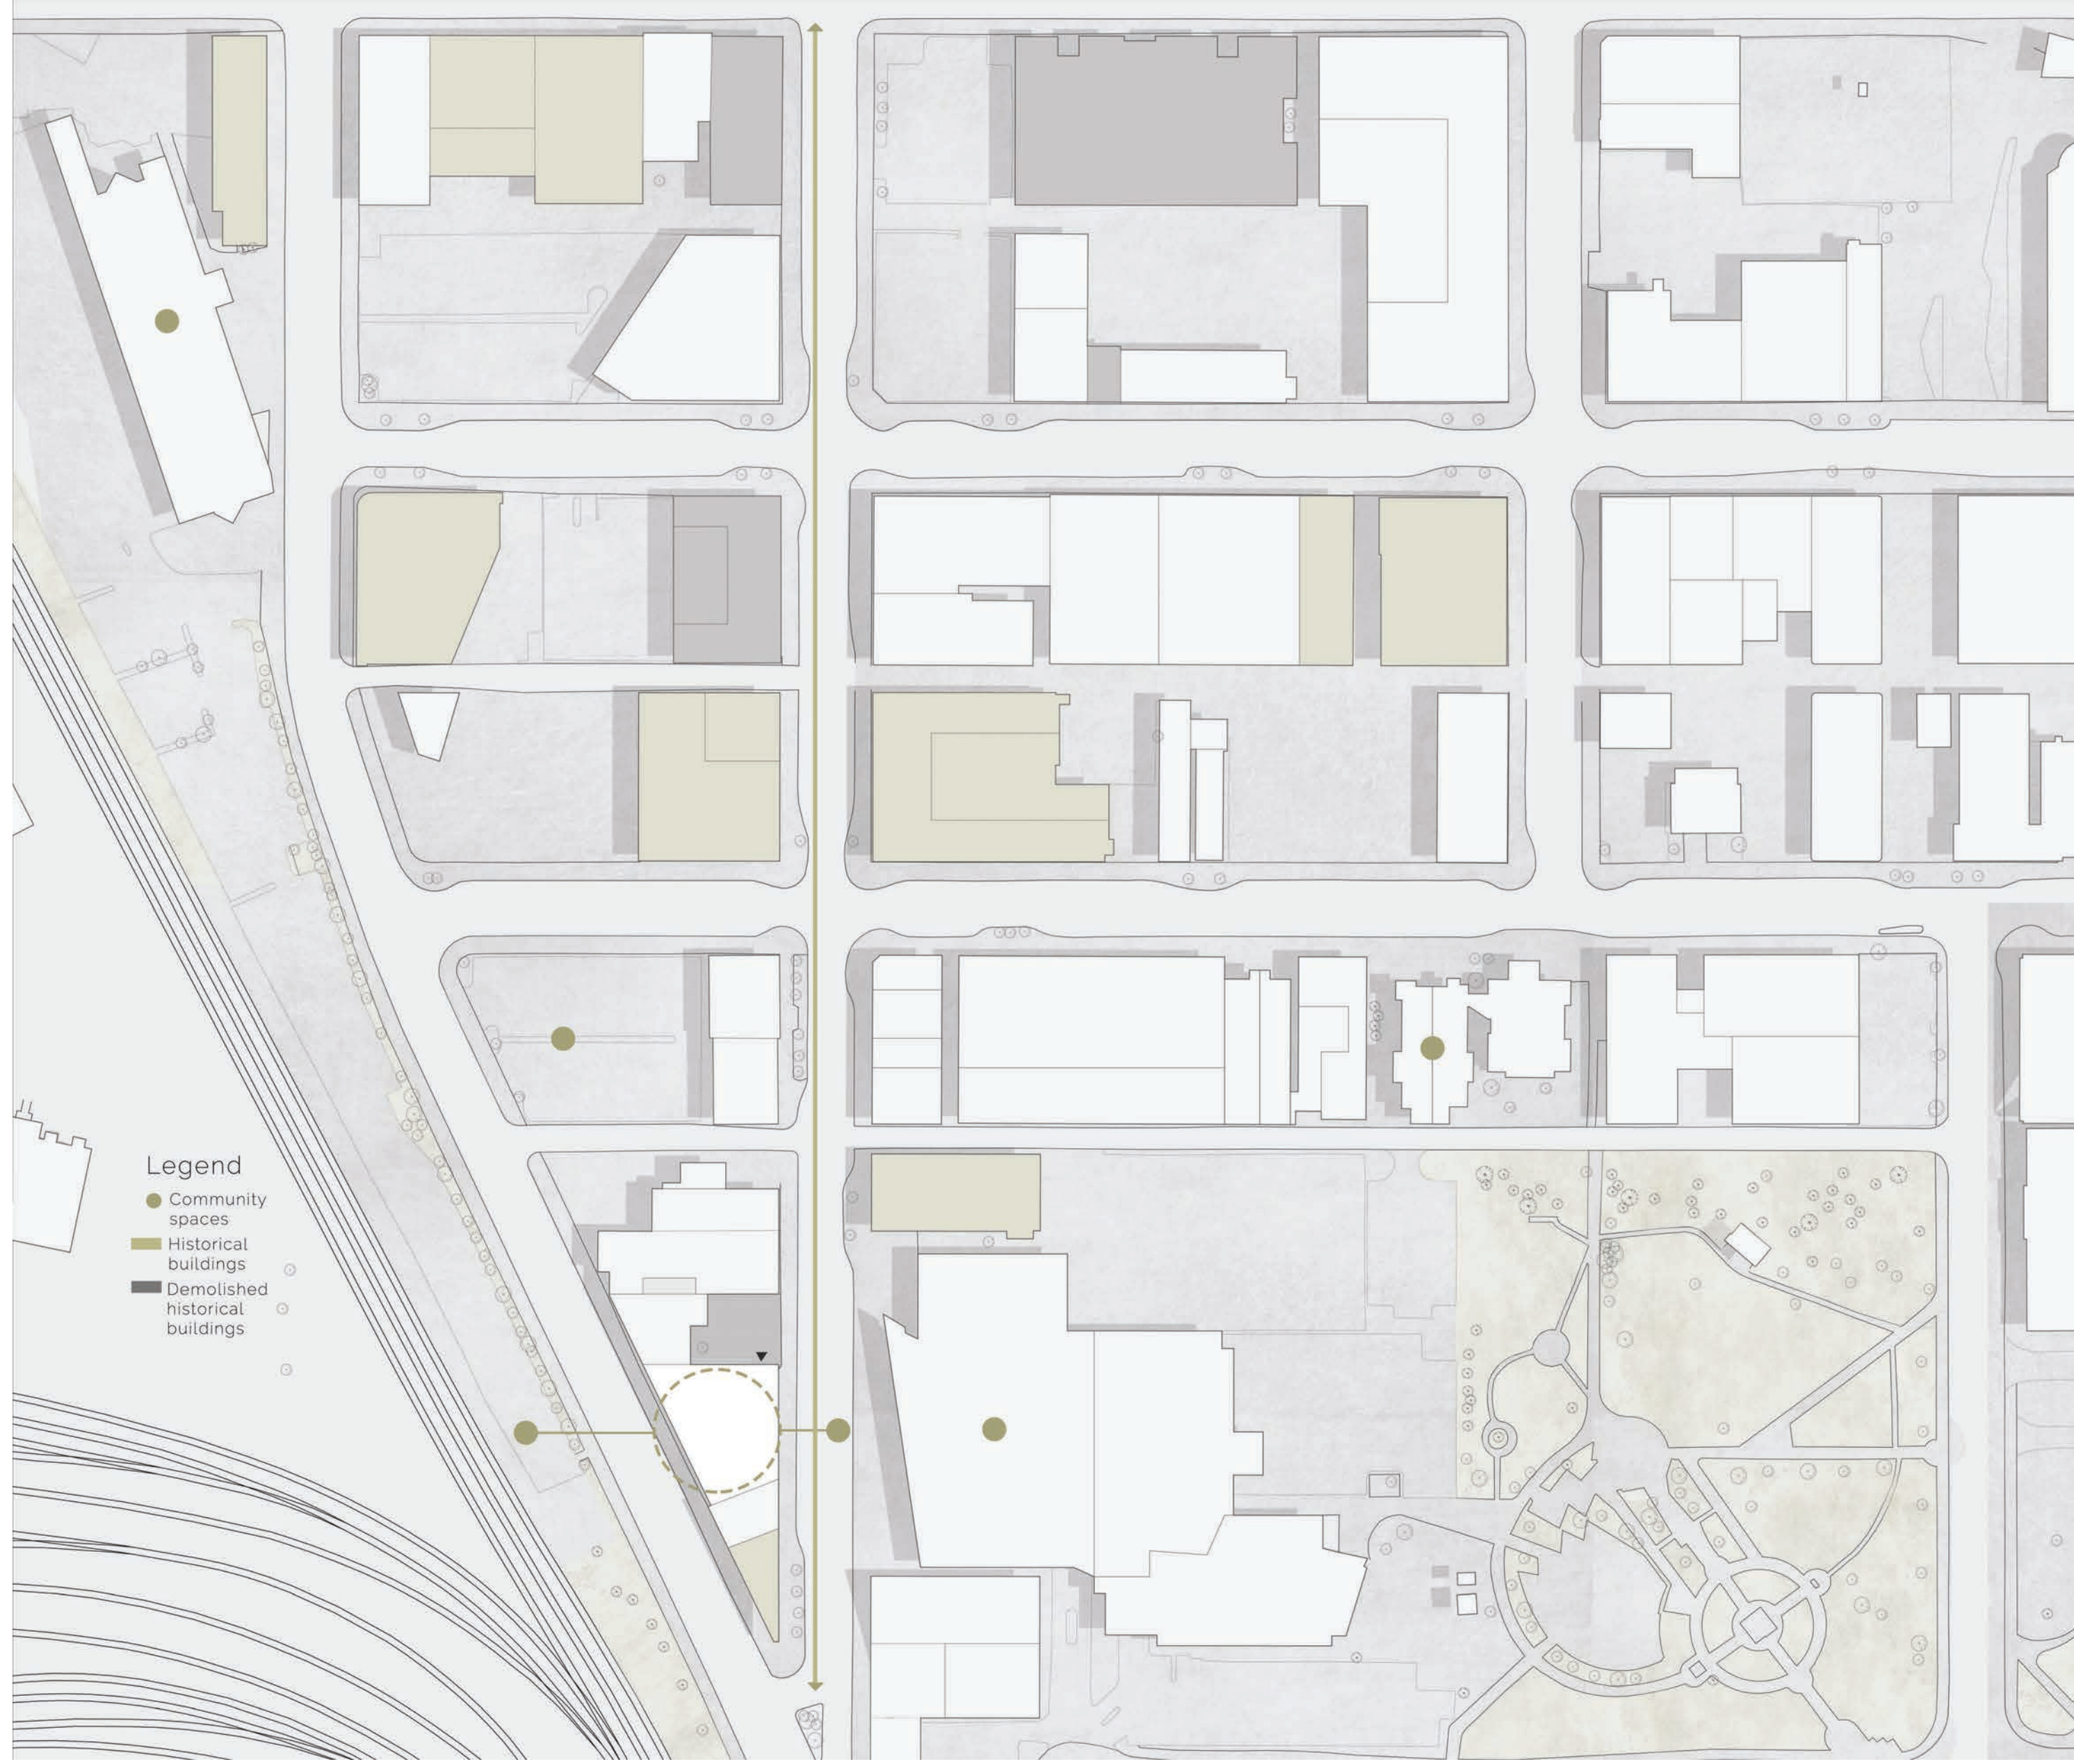

# Downtown Sudbury Art Gallery

Lejla Sejdinovic

The conceptual approach to this project involves the idea of bringing back the history of the building and the downtown into a new gallery space for the community. Over time, Sudbury's actions in terms of historical preservation have been destructive, demolishing cultural gems within the downtown, as well as covering up with false facades the buildings that have survived. This in turn has covered up the historical, cultural, and architectural past that the downtown greatly needs to showcase. Through exploring the rich materiality and structure of the building, and integration of views and circulation strategies, the revitalization of the buildings character can occur, creating a sense of place and an understanding of time.

1:50 Section CC

1:100 Durham Elevation

1:100 Elgin Elevation

1:100 Section AA

1:100 Section BB

Basement 1:100

Ground Floor 1:100

Second Floor 1:100