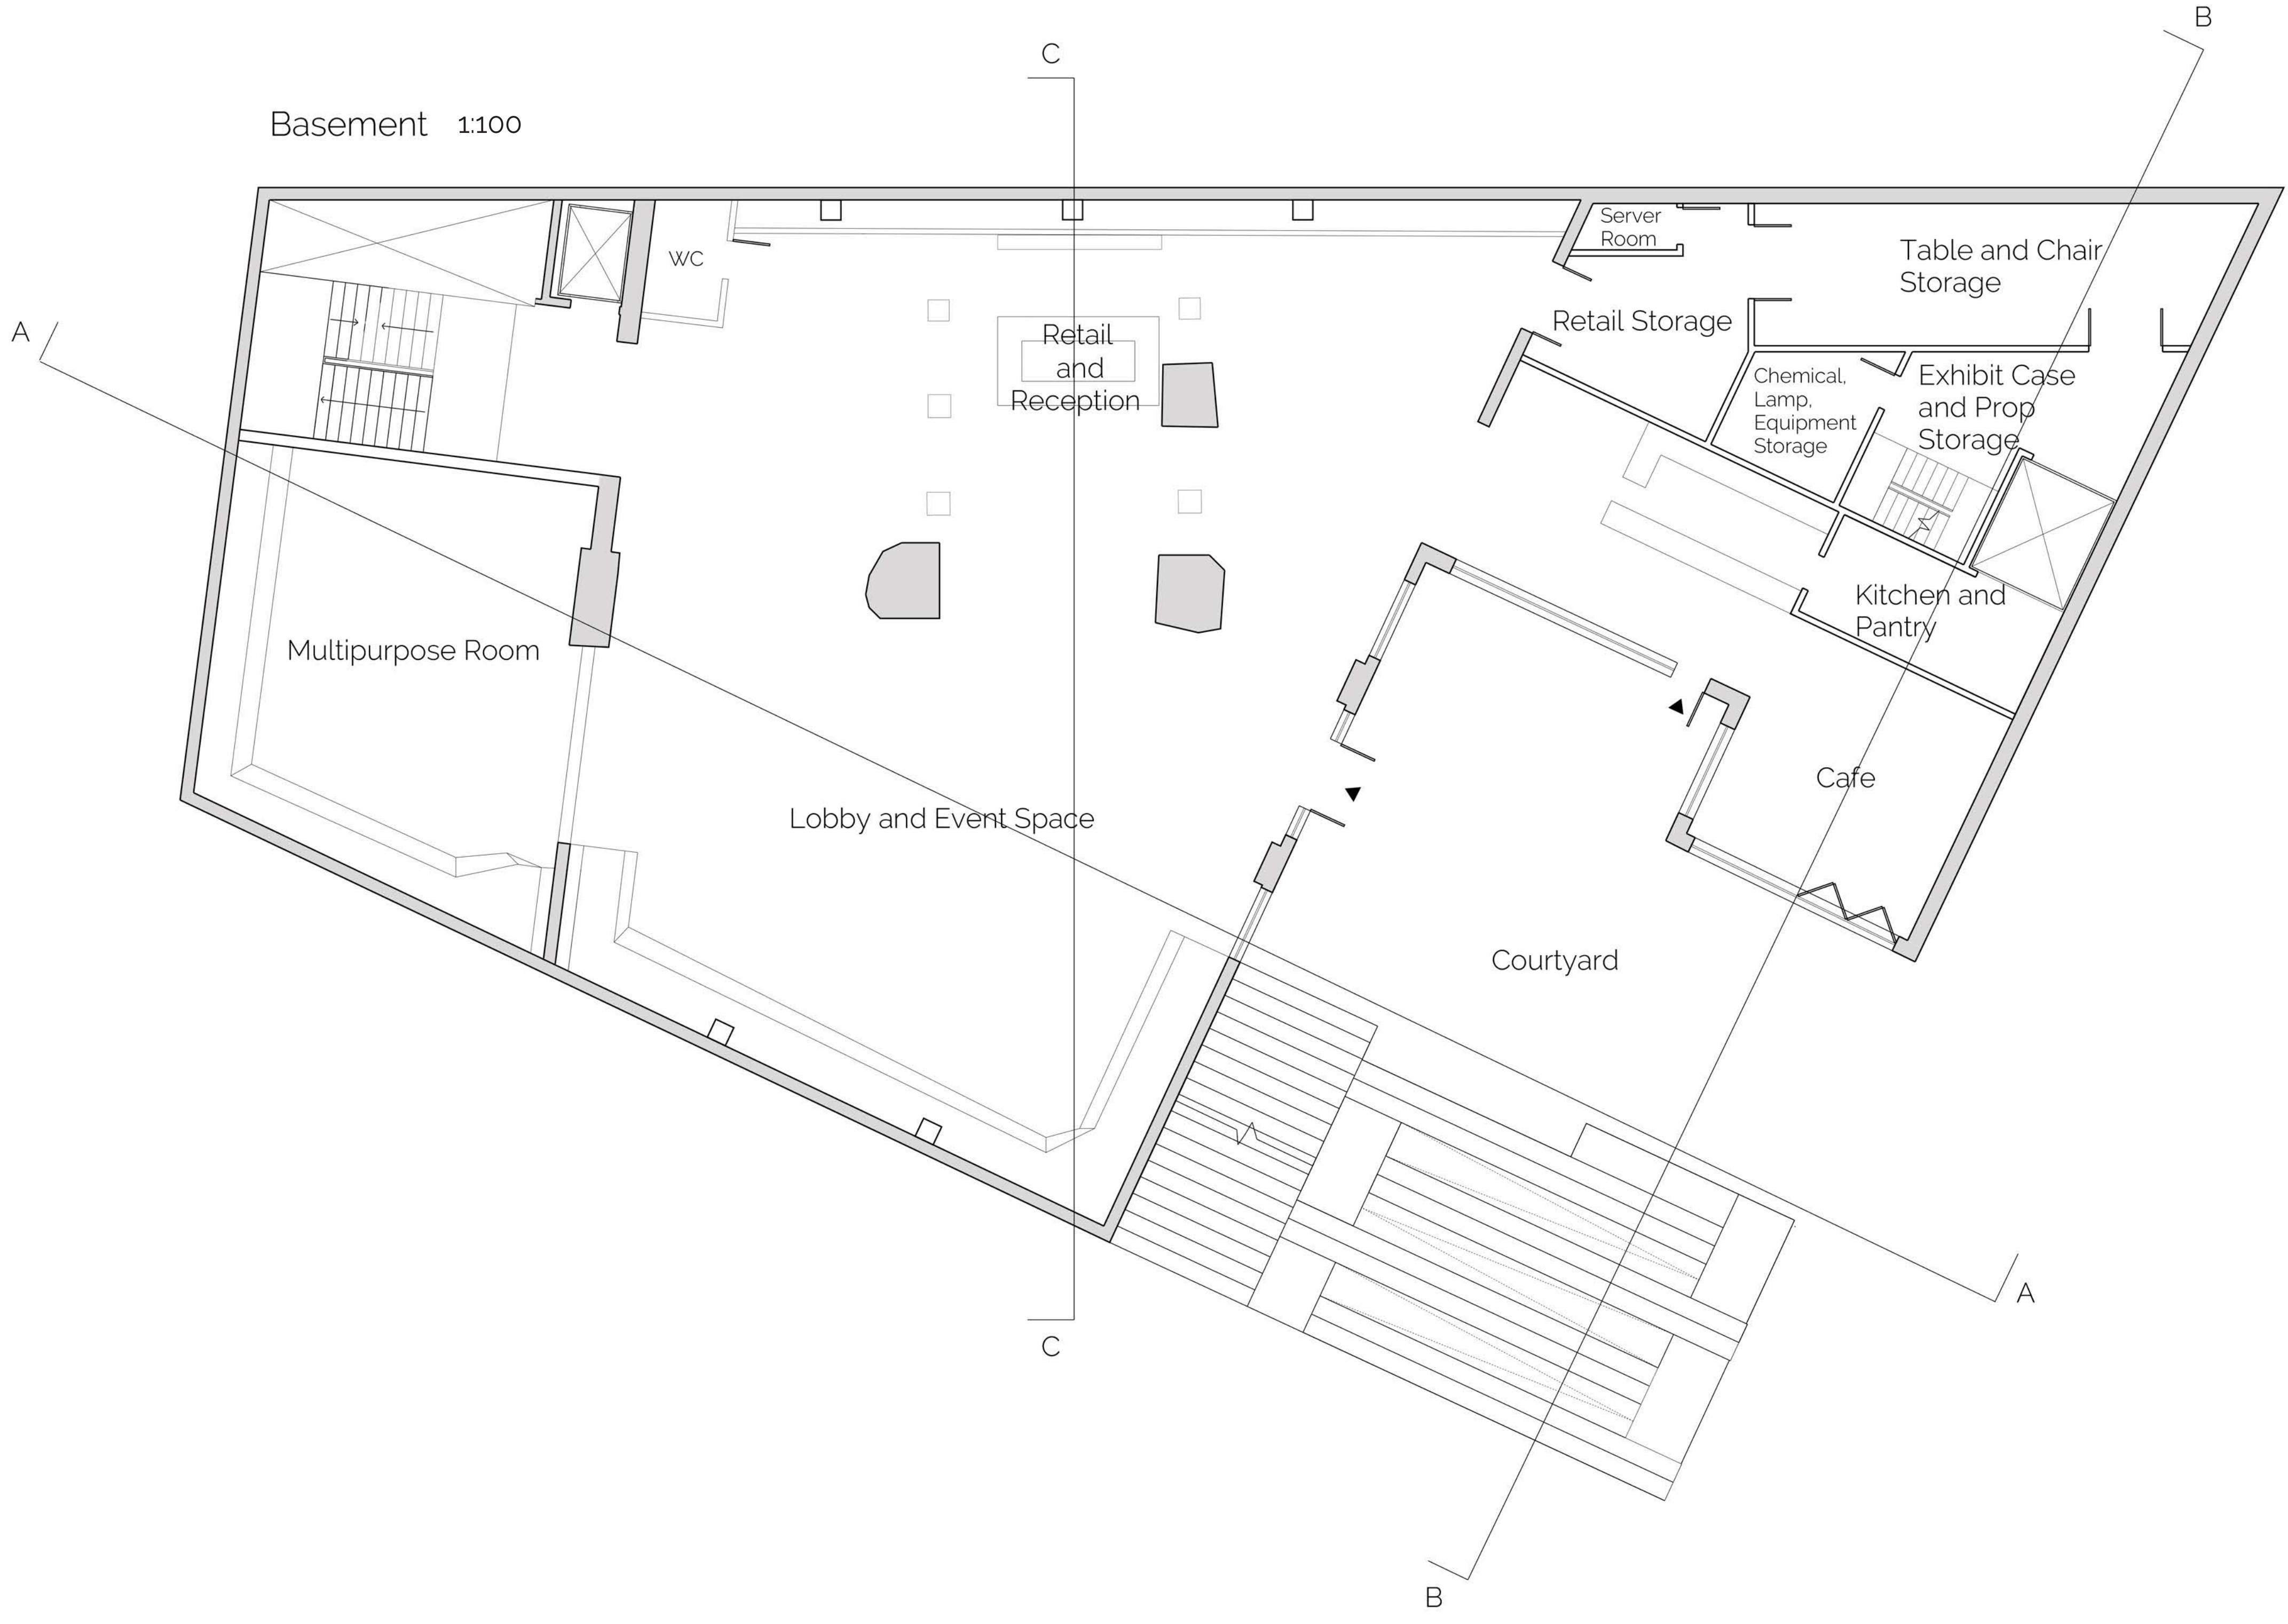

# Downtown Sudbury Art Gallery

Lejla Sejdinovic

The conceptual approach to this project involves the idea of bringing back the history of the building and the downtown into a new gallery space for the community. Over time, Sudbury's actions in terms of historical preservation have been destructive, demolishing cultural gems within the downtown, as well as covering up with false facades the buildings that have survived. This in turn has covered up the historical, cultural, and architectural past that the downtown greatly needs to showcase. Through exploring the rich materiality and structure of the building, and integration of views and circulation strategies, the revitalization of the buildings character can occur, creating a sense of place and an understanding of time.

1:50 Section CC

1:100 Durham Elevation

1:100 Elgin Elevation

1:100 Section AA

1:100 Section BB

Basement 1:100

Ground Floor 1:100

Second Floor 1:100

Third Floor 1:100