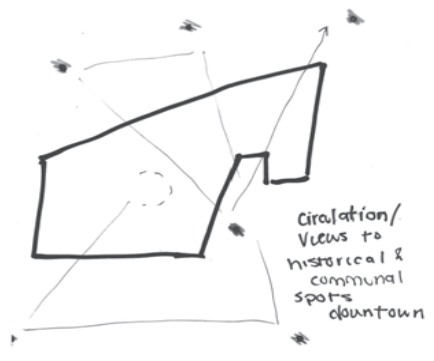

# Downtown Sudbury Art Gallery

Lejla Sejdinovic

The conceptual approach to this project involves the idea of bringing back the history of the building and the downtown into a new gallery space for the community. Over time, Sudbury's actions in terms of historical preservation have been destructive, demolishing cultural gems within the downtown, as well as covering up with false facades the buildings that have survived. This in turn has covered up the historical, cultural, and architectural past that the downtown greatly needs to showcase. Through exploring the rich materiality and structure of the building, and integration of views and circulation strategies, the revitalization of the buildings character can occur, creating a sense of place and an understanding of time.

1:50 Section CC

1:100 Durham Elevation

1:100 Elgin Elevation

1:100 Section AA

1:100 Section BB

Basement 1:100

Ground Floor 1:100

Second Floor 1:100