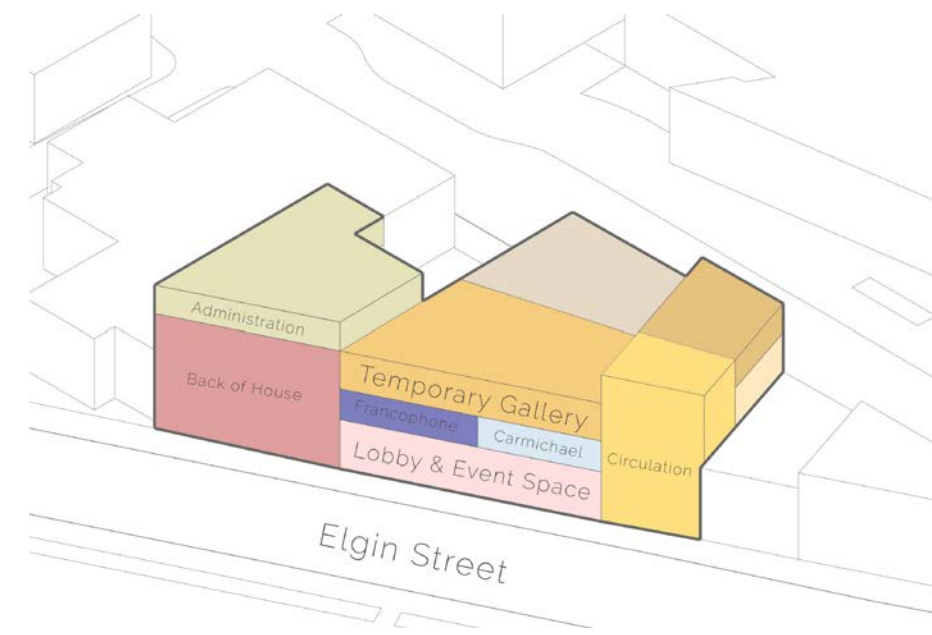

# Downtown Sudbury Art Gallery

Lejla Sejdinovic

The conceptual approach to this project involves the idea of bringing back the history of the building and the downtown into a new gallery space for the community. Over time, Sudbury's actions in terms of historical preservation have been destructive, demolishing cultural gems within the downtown, as well as covering up with false facades the buildings that have survived. This in turn has covered up the historical, cultural, and architectural past that the downtown greatly needs to showcase. Through exploring the rich materiality and structure of the building, and integration of views and circulation strategies, the revitalization of the buildings character can occur, creating a sense of place and an understanding of time.

1:50 Section CC

1:100 Durham Elevation

1:100 Elgin Elevation

1:100 Section AA

1:100 Section BB

Basement 1:100

Ground Floor 1:100

Second Floor 1:100