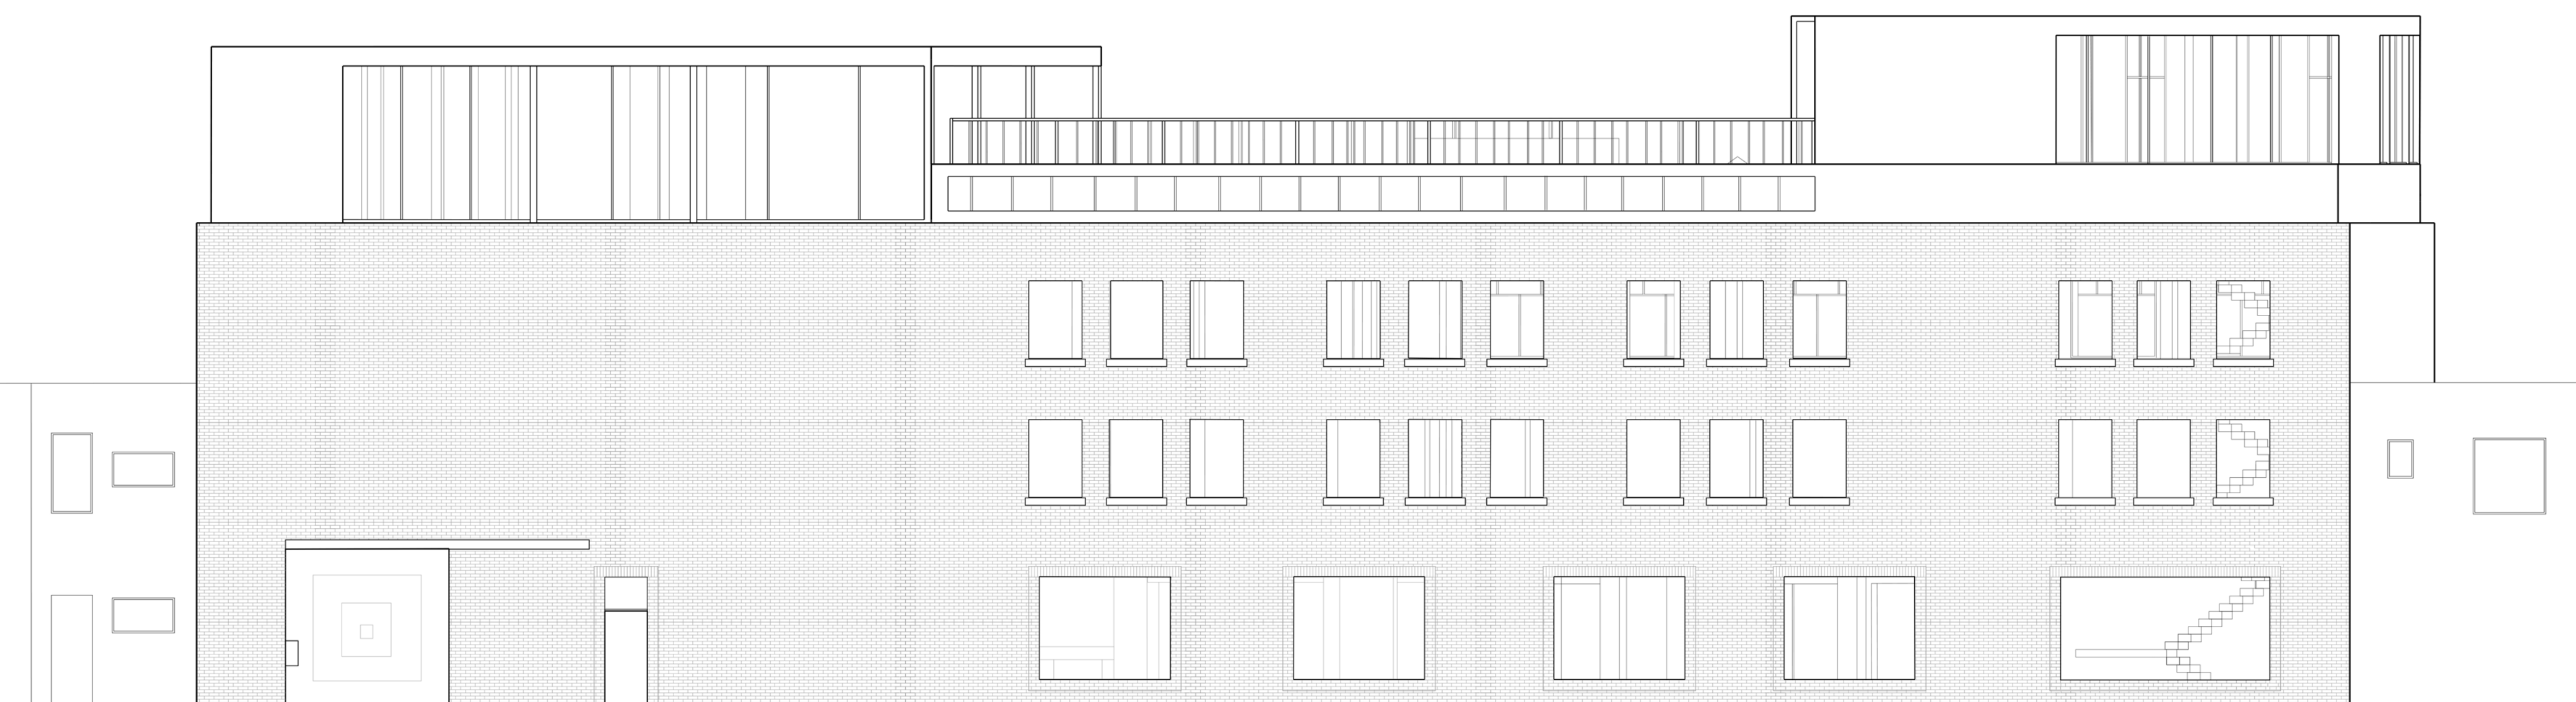

# Downtown Sudbury Art Gallery

Lejla Sejdinovic

The conceptual approach to this project involves the idea of bringing back the history of the building and the downtown into a new gallery space for the community. Over time, Sudbury's actions in terms of historical preservation have been destructive, demolishing cultural gems within the downtown, as well as covering up with false facades the buildings that have survived. This in turn has covered up the historical, cultural, and architectural past that the downtown greatly needs to showcase. Through exploring the rich materiality and structure of the building, and integration of views and circulation strategies, the revitalization of the buildings character can occur, creating a sense of place and an understanding of time.

1:50 Section CC

1:100 Durham Elevation

1:100 Elgin Elevation

1:100 Section AA

1:100 Section BB

Basement 1:100

Ground Floor 1:100

Second Floor 1:100

Third Floor 1:100