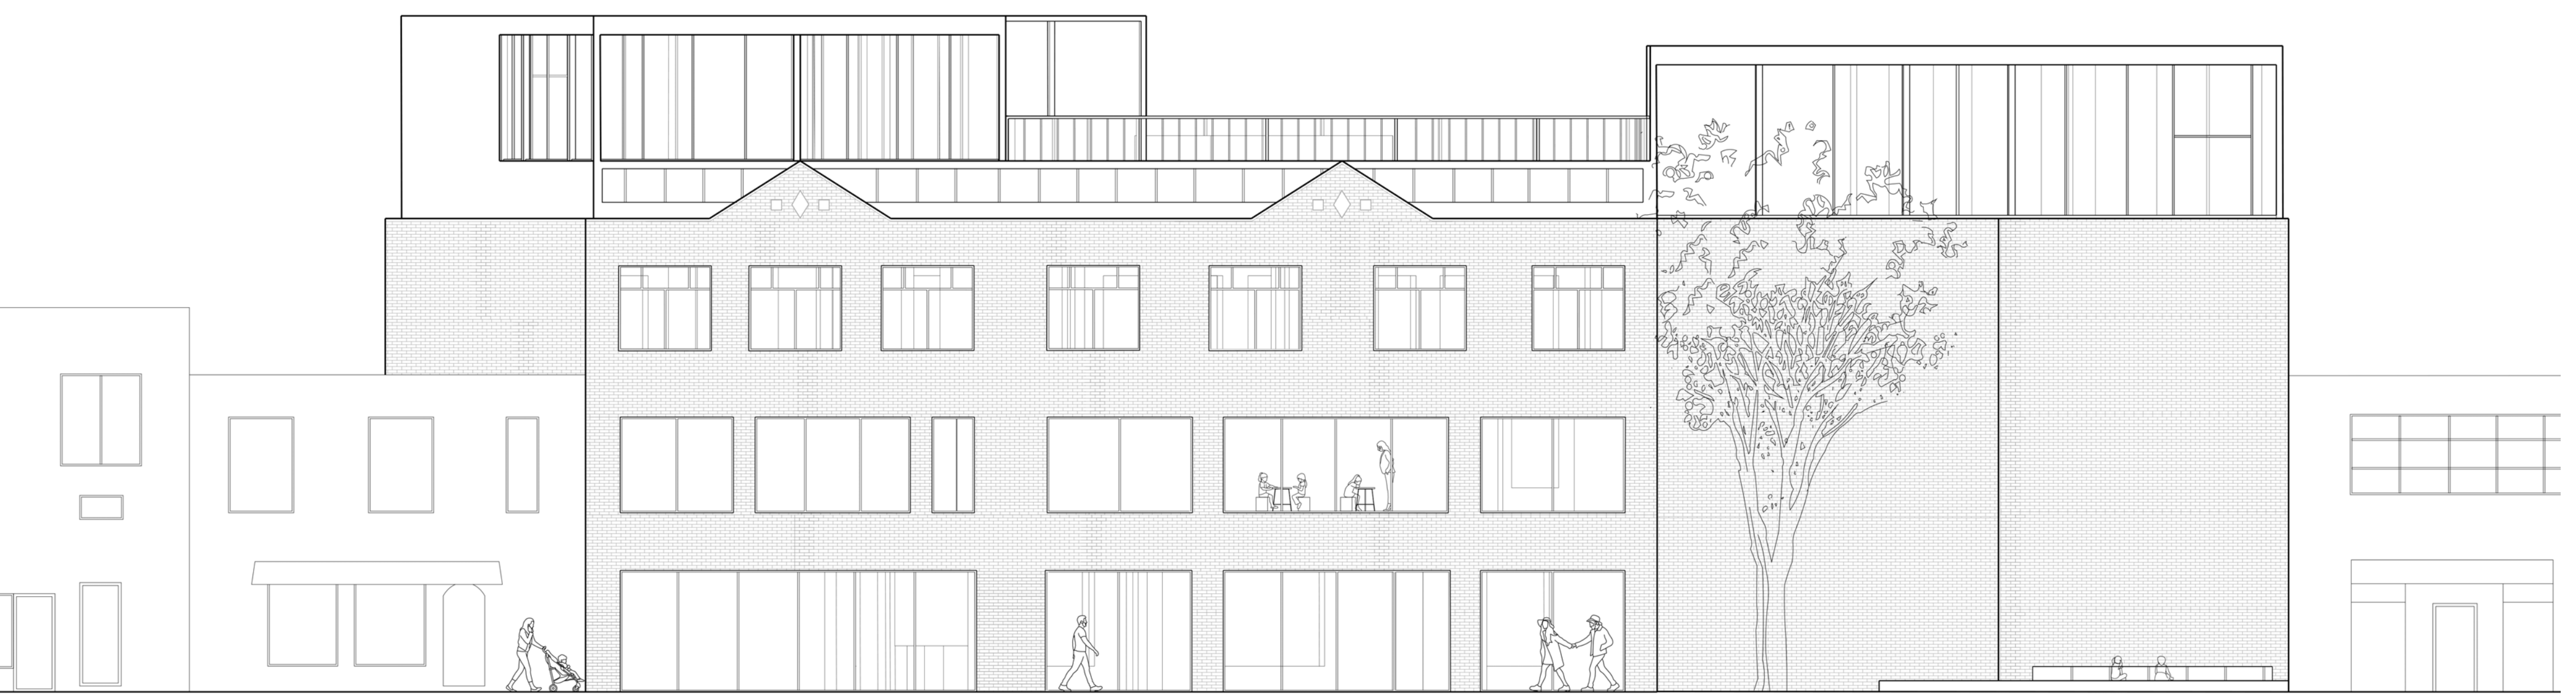

# Downtown Sudbury Art Gallery

Lejla Sejdinovic

The conceptual approach to this project involves the idea of bringing back the history of the building and the downtown into a new gallery space for the community. Over time, Sudbury's actions in terms of historical preservation have been destructive, demolishing cultural gems within the downtown, as well as covering up with false facades the buildings that have survived. This in turn has covered up the historical, cultural, and architectural past that the downtown greatly needs to showcase. Through exploring the rich materiality and structure of the building, and integration of views and circulation strategies, the revitalization of the buildings character can occur, creating a sense of place and an understanding of time.

1:50 Section CC

1:100 Durham Elevation

1:100 Elgin Elevation

1:100 Section AA

1:100 Section BB

Basement 1:100

Ground Floor 1:100

Second Floor 1:100

Third Floor 1:100