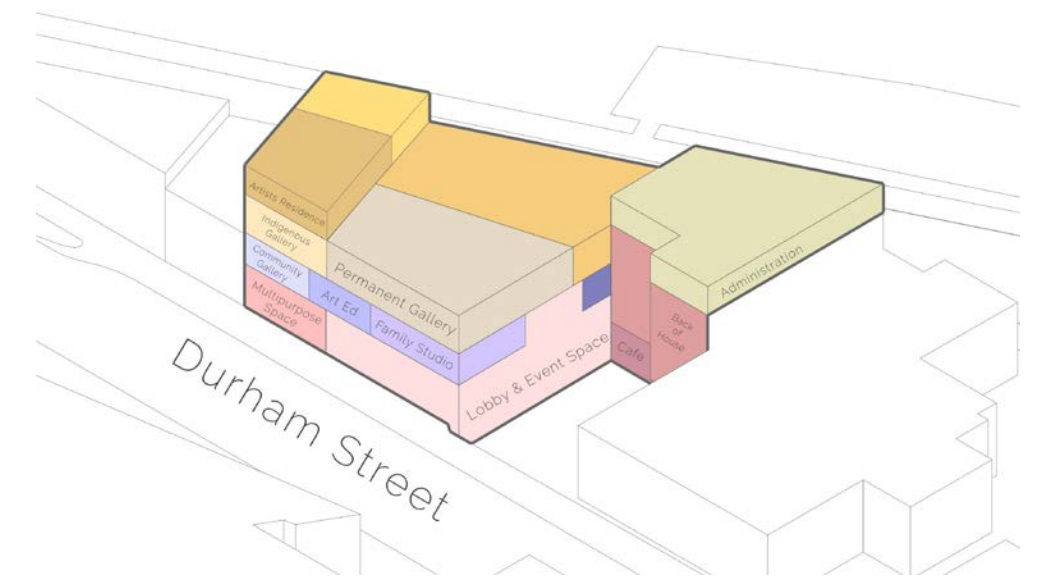

# Downtown Sudbury Art Gallery

Lejla Sejdinovic

The conceptual approach to this project involves the idea of bringing back the history of the building and the downtown into a new gallery space for the community. Over time, Sudbury's actions in terms of historical preservation have been destructive, demolishing cultural gems within the downtown, as well as covering up with false facades the buildings that have survived. This in turn has covered up the historical, cultural, and architectural past that the downtown greatly needs to showcase. Through exploring the rich materiality and structure of the building, and integration of views and circulation strategies, the revitalization of the buildings character can occur, creating a sense of place and an understanding of time.

1:50 Section CC

1:100 Durham Elevation

1:100 Elgin Elevation

1:100 Section AA

1:100 Section BB

Basement 1:100

Ground Floor 1:100

Second Floor 1:100