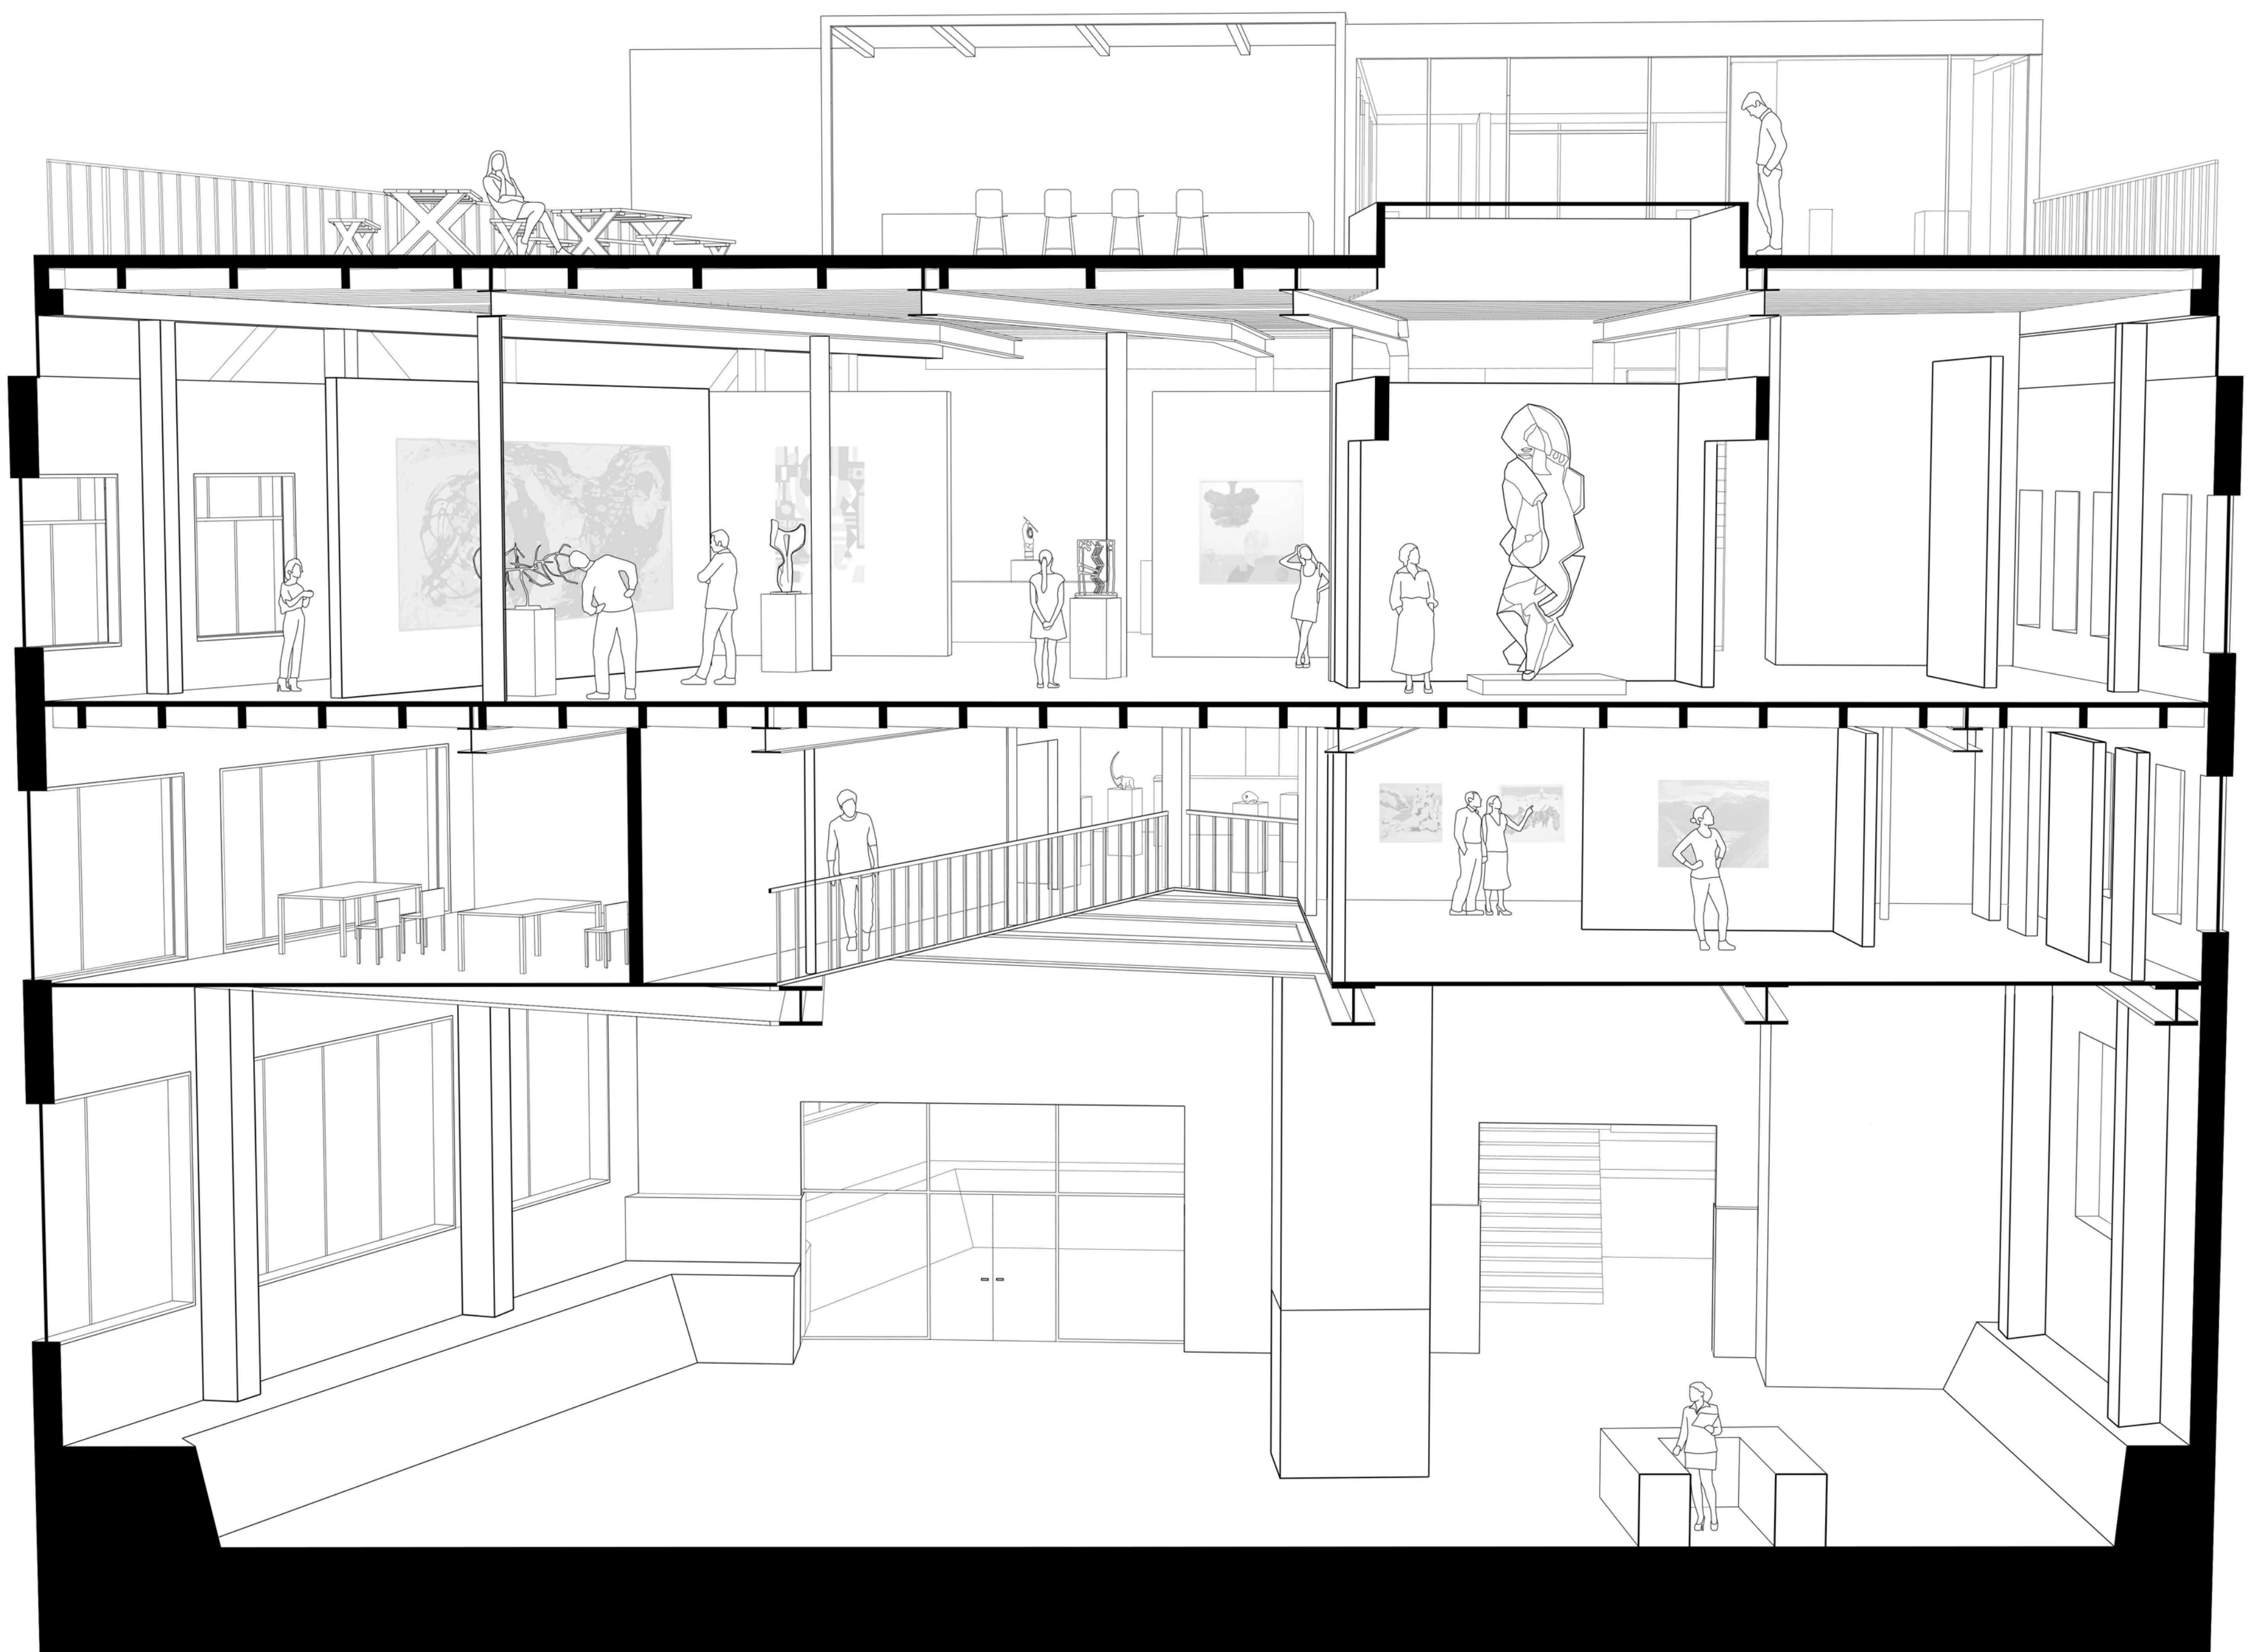

# Downtown Sudbury Art Gallery

Lejla Sejdinovic

The conceptual approach to this project involves the idea of bringing back the history of the building and the downtown into a new gallery space for the community. Over time, Sudbury's actions in terms of historical preservation have been destructive, demolishing cultural gems within the downtown, as well as covering up with false facades the buildings that have survived. This in turn has covered up the historical, cultural, and architectural past that the downtown greatly needs to showcase. Through exploring the rich materiality and structure of the building, and integration of views and circulation strategies, the revitalization of the buildings character can occur, creating a sense of place and an understanding of time.

1:50 Section CC

1:100 Durham Elevation

1:100 Elgin Elevation

1:100 Section AA

1:100 Section BB

Basement 1:100

Ground Floor 1:100

Second Floor 1:100

Third Floor 1:100