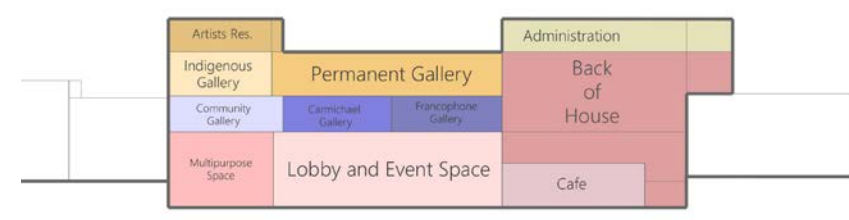

# Downtown Sudbury Art Gallery

Lejla Sejdinovic

The conceptual approach to this project involves the idea of bringing back the history of the building and the downtown into a new gallery space for the community. Over time, Sudbury's actions in terms of historical preservation have been destructive, demolishing cultural gems within the downtown, as well as covering up with false facades the buildings that have survived. This in turn has covered up the historical, cultural, and architectural past that the downtown greatly needs to showcase. Through exploring the rich materiality and structure of the building, and integration of views and circulation strategies, the revitalization of the buildings character can occur, creating a sense of place and an understanding of time.

1:50 Section CC

1:100 Durham Elevation

1:100 Elgin Elevation

1:100 Section AA

1:100 Section BB

Basement 1:100

Ground Floor 1:100

Second Floor 1:100