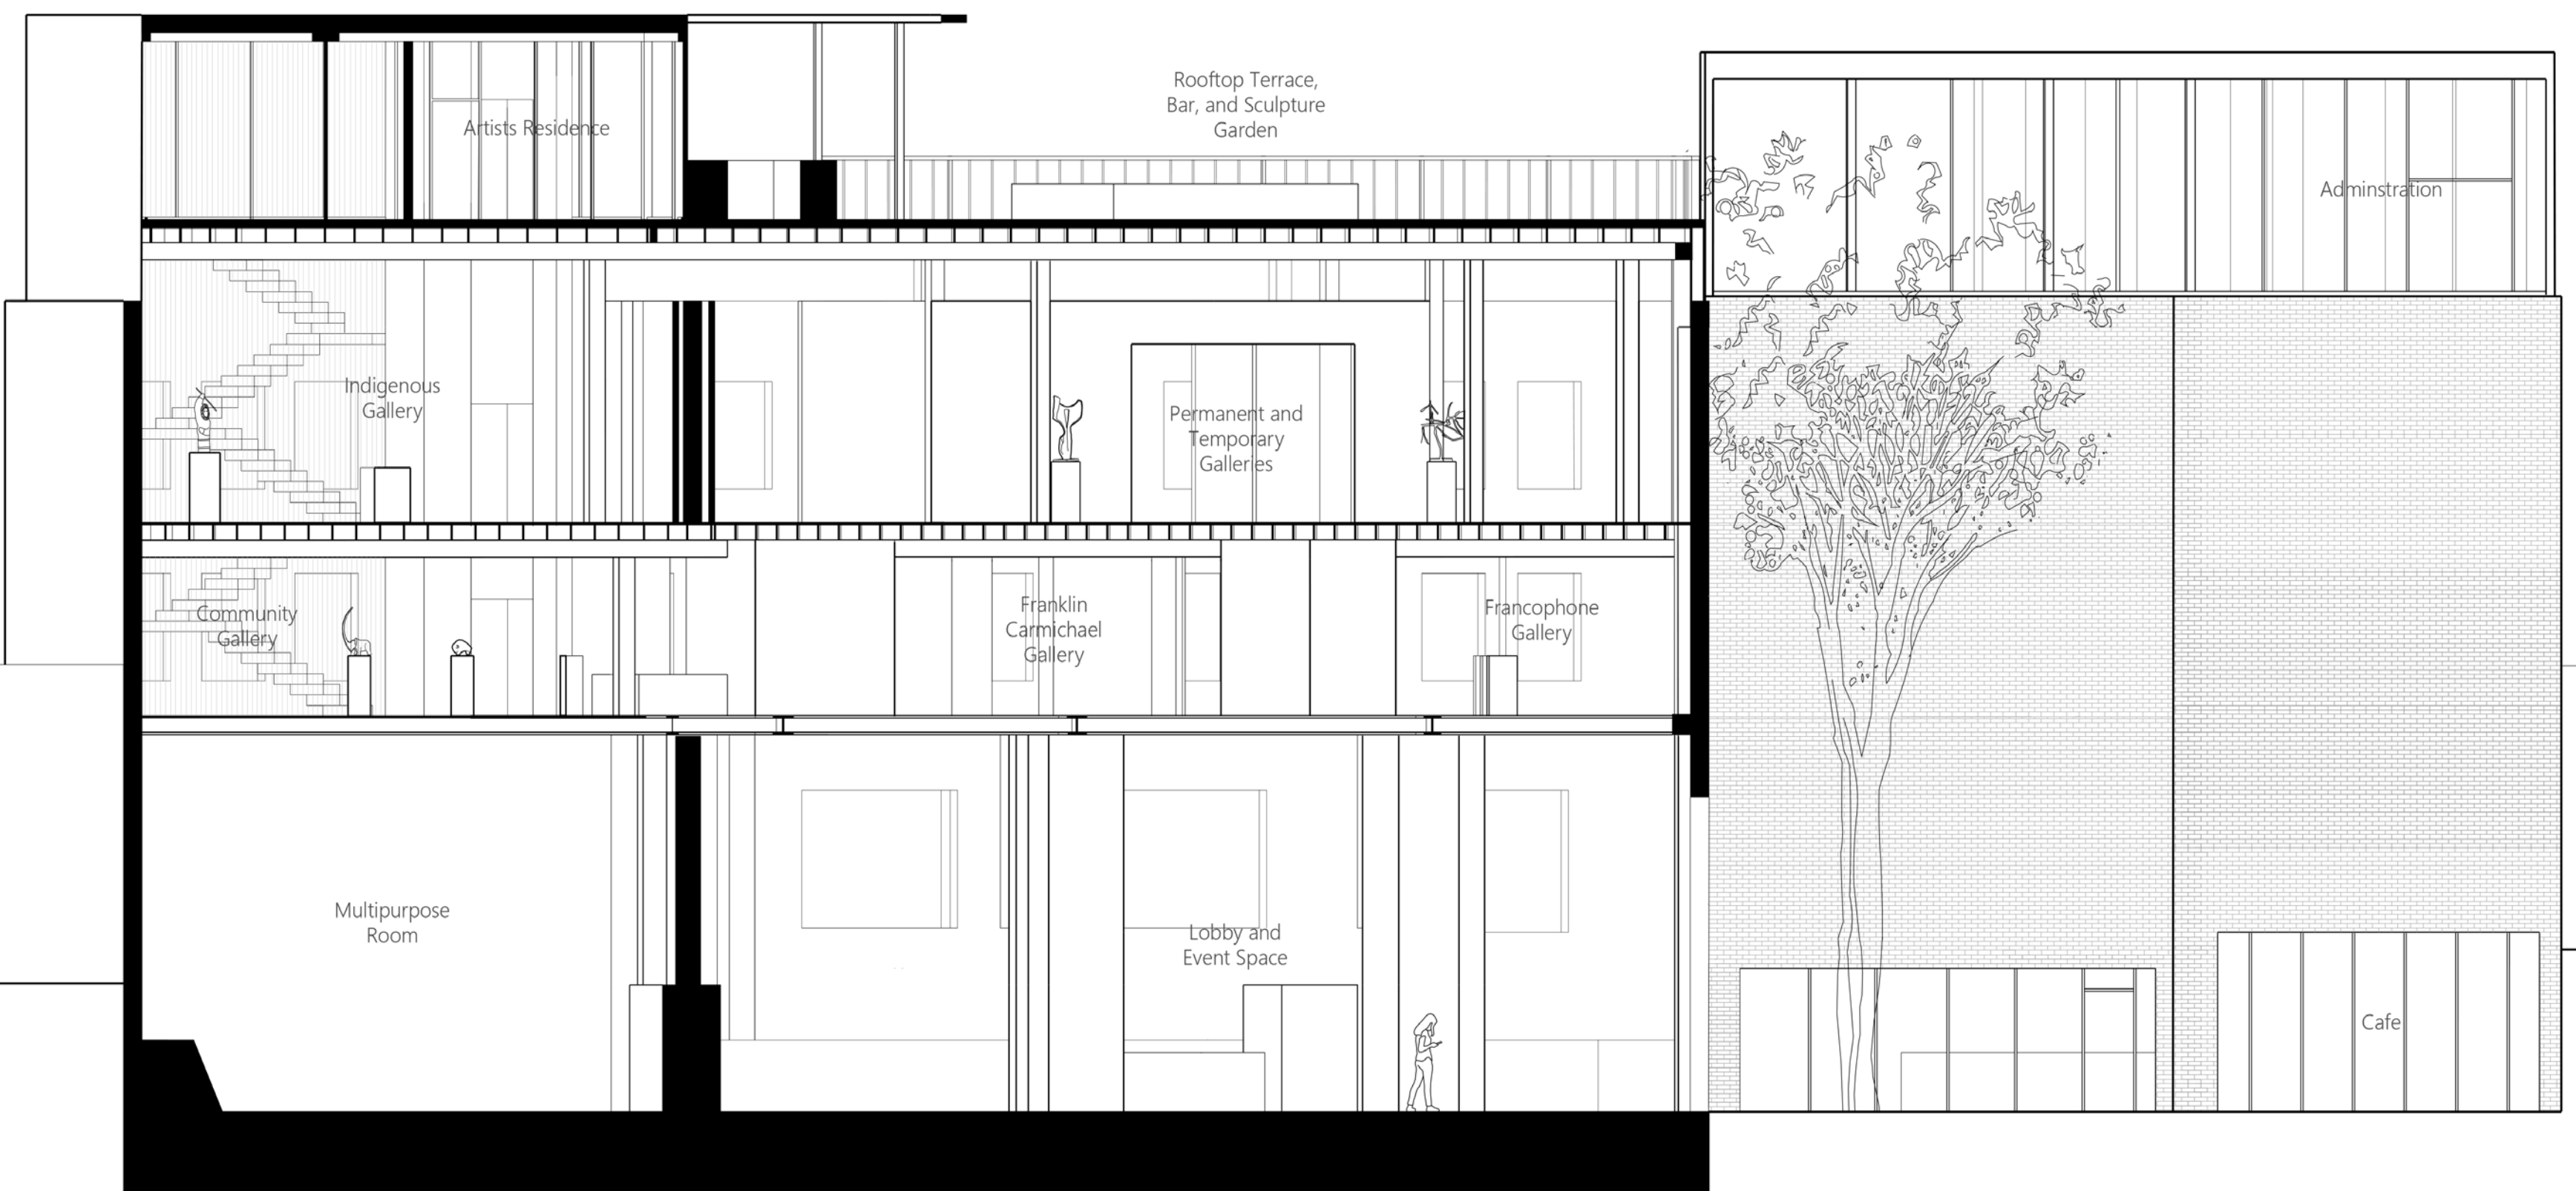

# Downtown Sudbury Art Gallery

Lejla Sejdinovic

The conceptual approach to this project involves the idea of bringing back the history of the building and the downtown into a new gallery space for the community. Over time, Sudbury's actions in terms of historical preservation have been destructive, demolishing cultural gems within the downtown, as well as covering up with false facades the buildings that have survived. This in turn has covered up the historical, cultural, and architectural past that the downtown greatly needs to showcase. Through exploring the rich materiality and structure of the building, and integration of views and circulation strategies, the revitalization of the buildings character can occur, creating a sense of place and an understanding of time.

1:50 Section CC

1:100 Durham Elevation

1:100 Elgin Elevation

1:100 Section AA

1:100 Section BB

Basement 1:100

Ground Floor 1:100

Second Floor 1:100

Third Floor 1:100