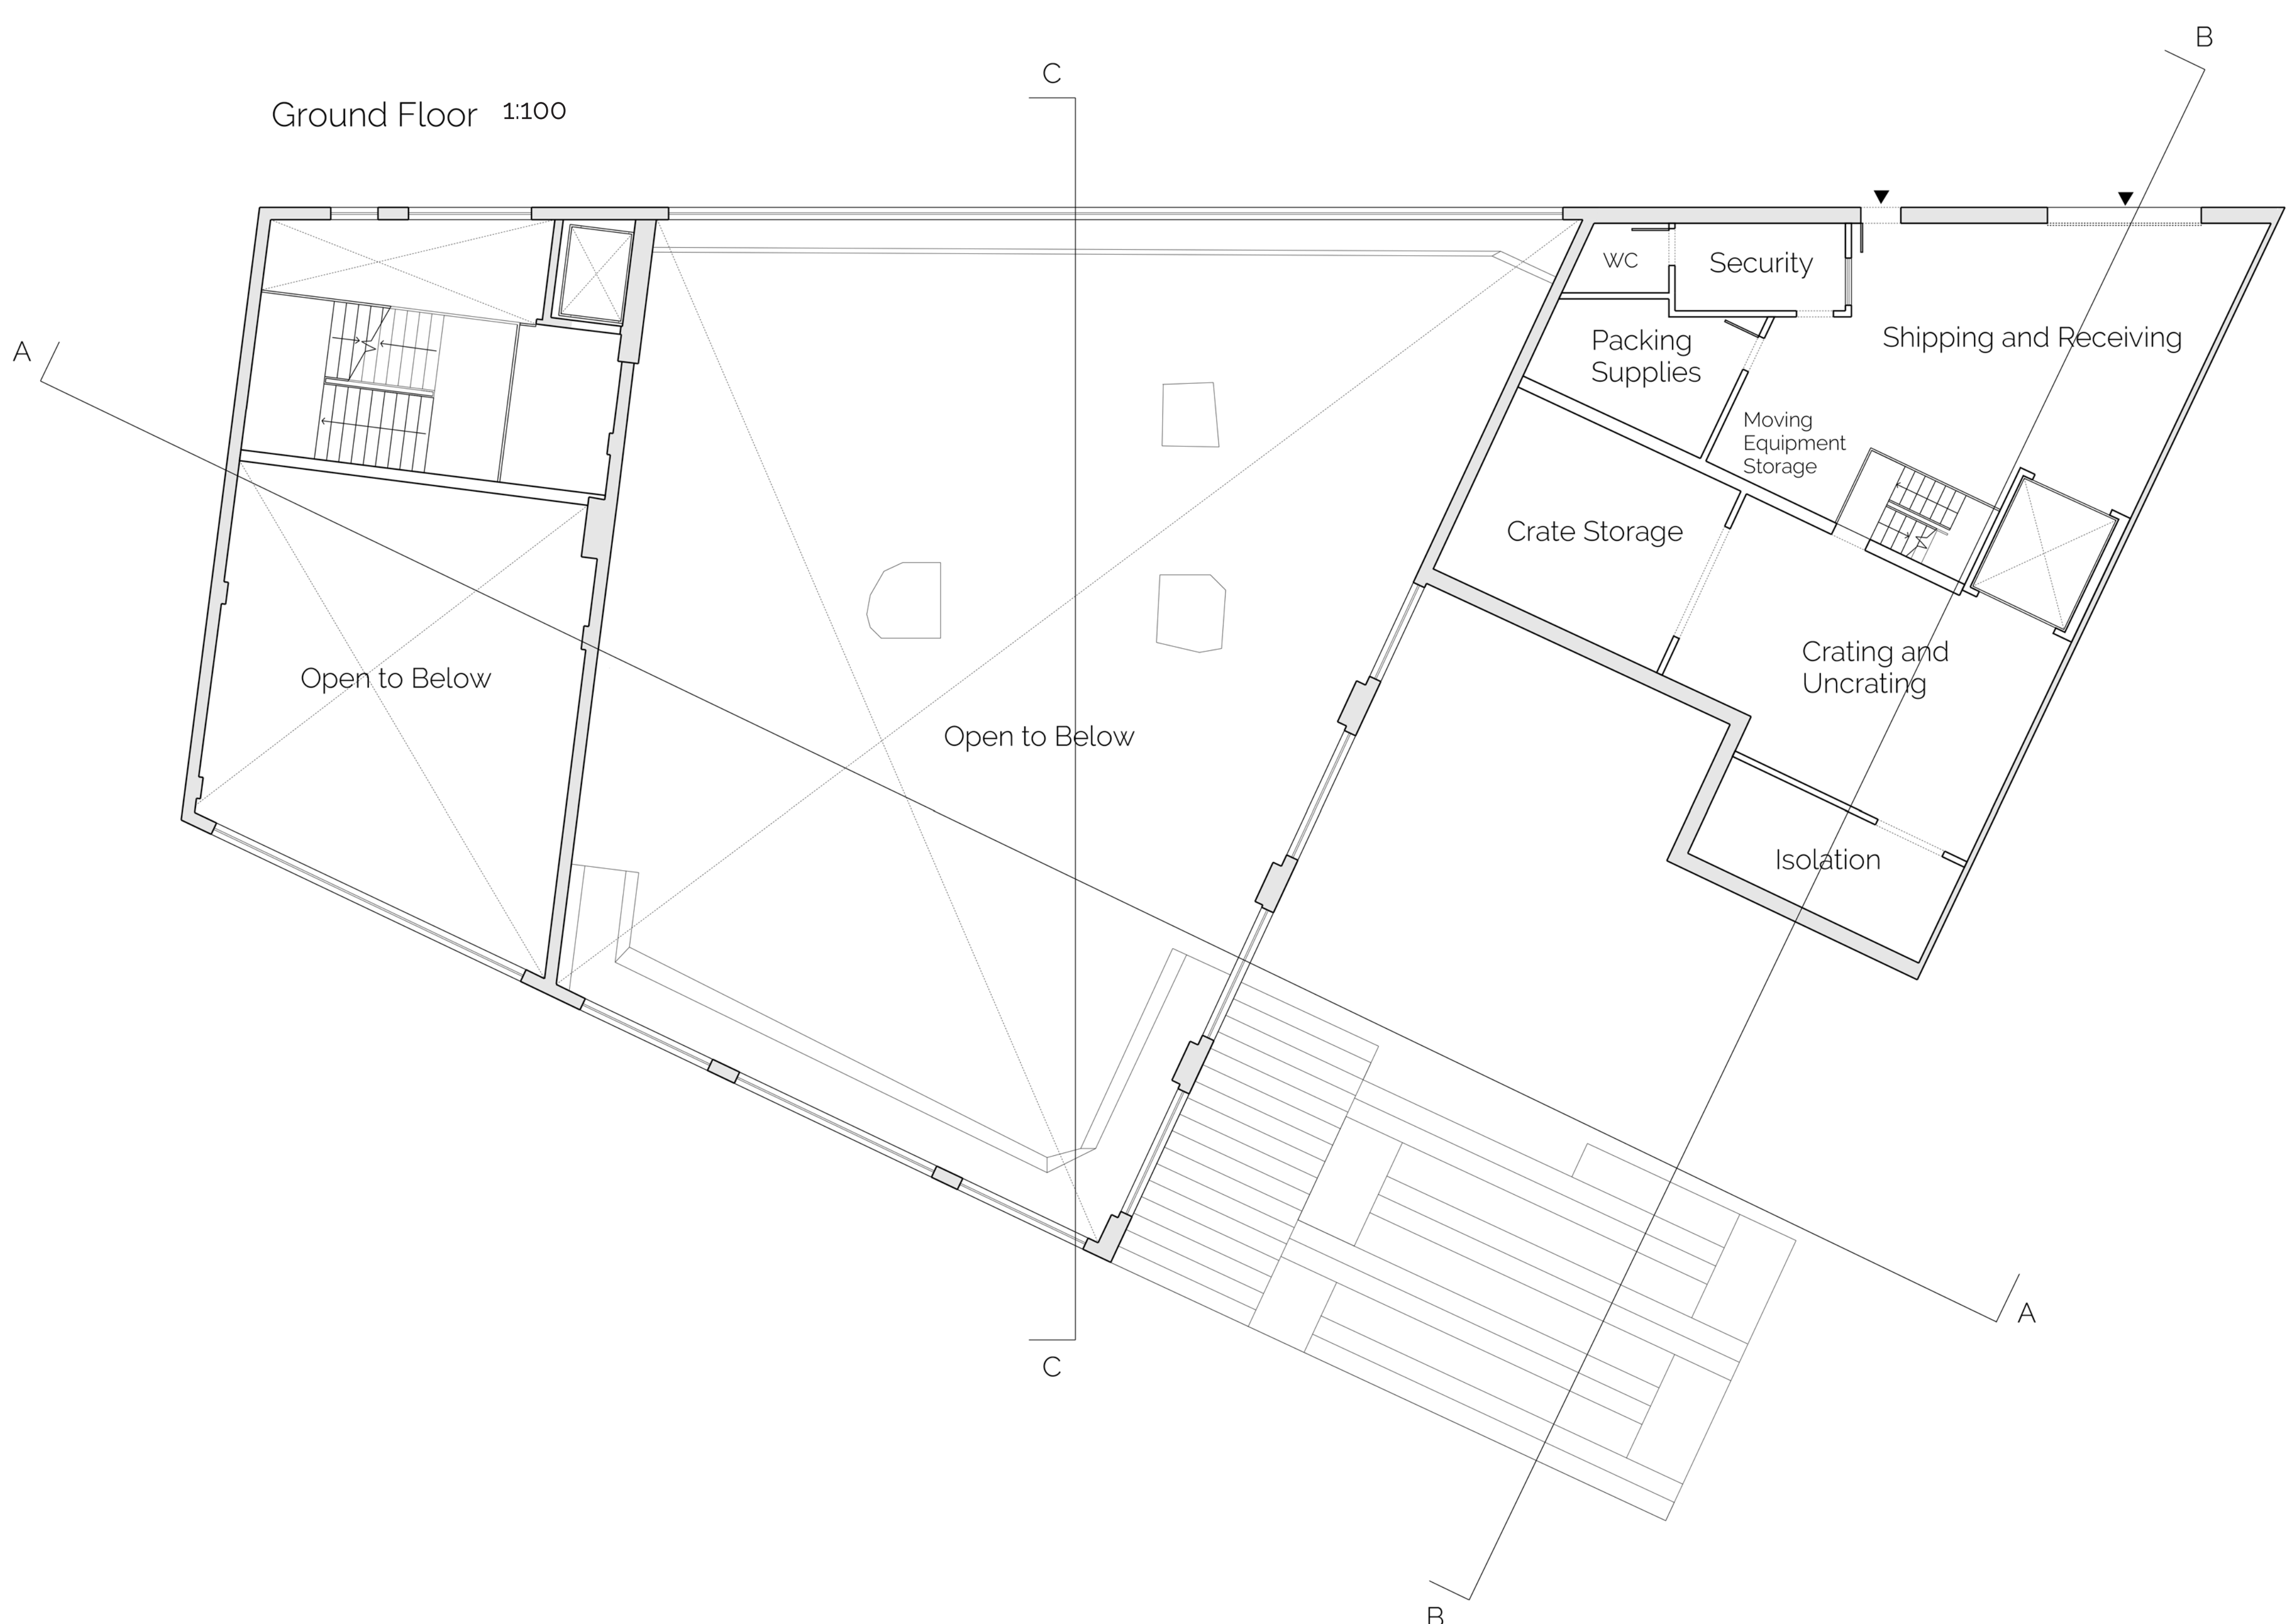

# Downtown Sudbury Art Gallery

Lejla Sejdinovic

The conceptual approach to this project involves the idea of bringing back the history of the building and the downtown into a new gallery space for the community. Over time, Sudbury's actions in terms of historical preservation have been destructive, demolishing cultural gems within the downtown, as well as covering up with false facades the buildings that have survived. This in turn has covered up the historical, cultural, and architectural past that the downtown greatly needs to showcase. Through exploring the rich materiality and structure of the building, and integration of views and circulation strategies, the revitalization of the buildings character can occur, creating a sense of place and an understanding of time.

1:50 Section CC

1:100 Durham Elevation

1:100 Elgin Elevation

1:100 Section AA

1:100 Section BB

Basement 1:100

Ground Floor 1:100

Second Floor 1:100

Third Floor 1:100