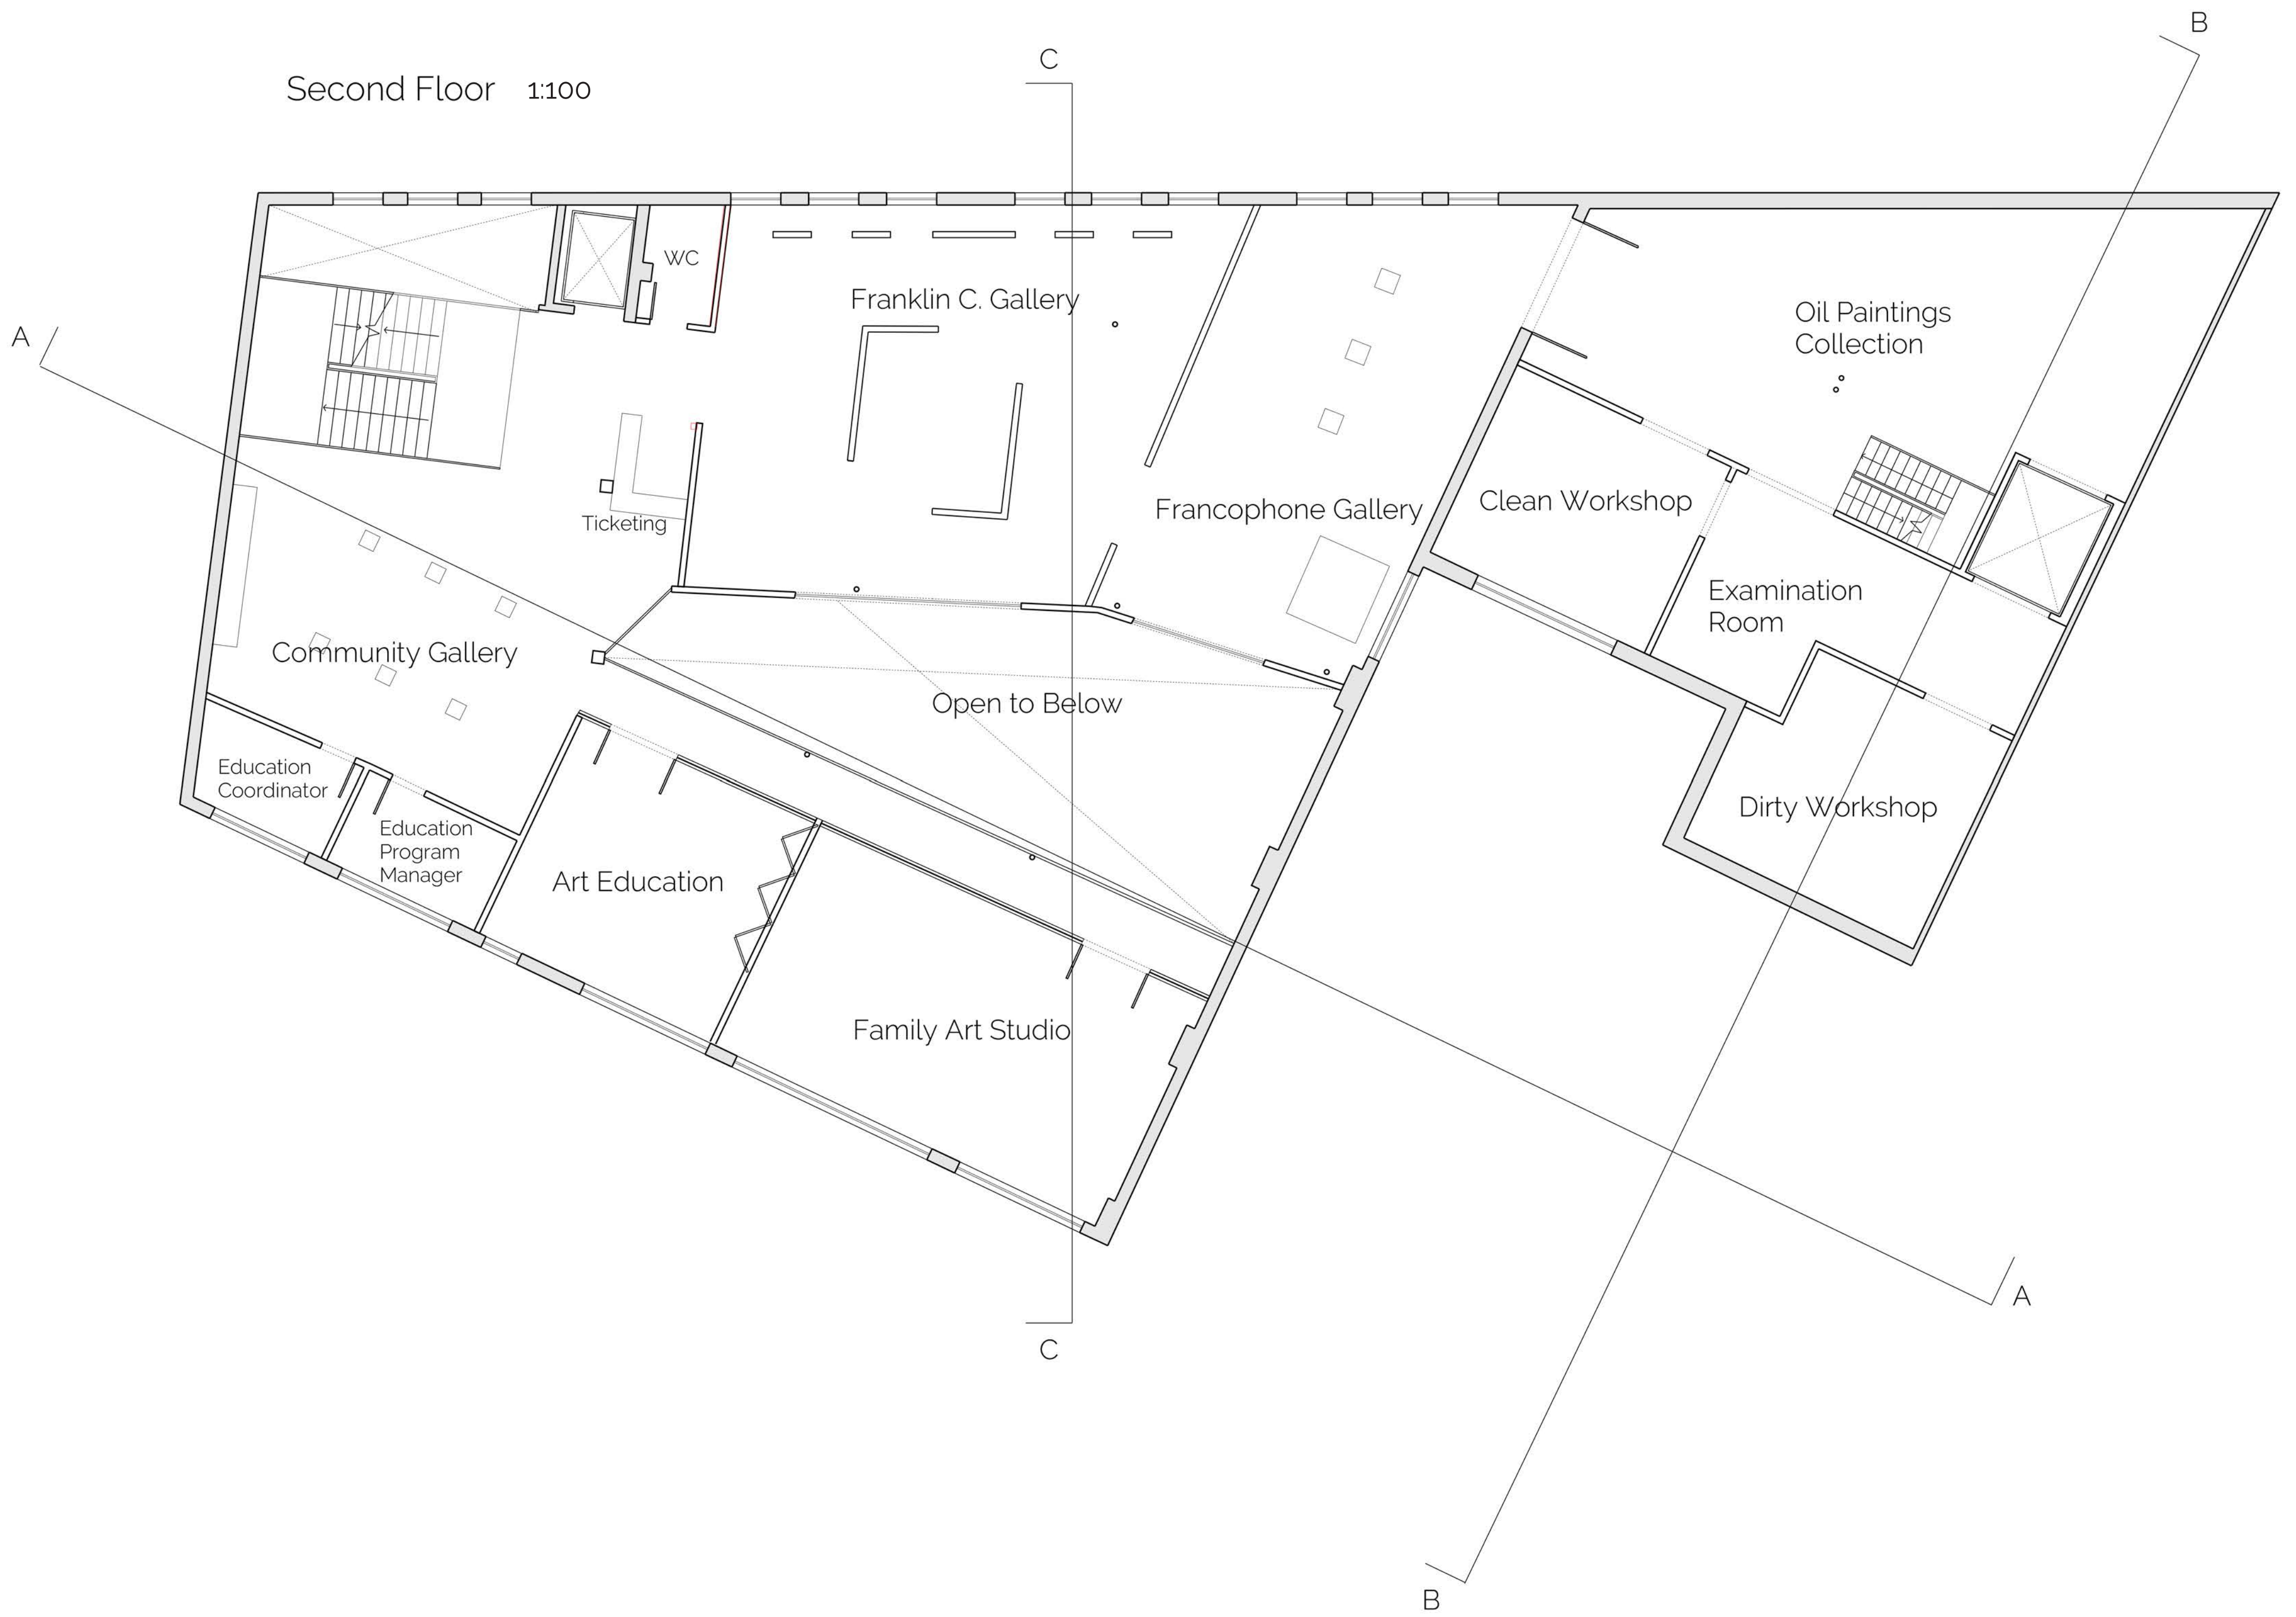

# Downtown Sudbury Art Gallery

Lejla Sejdinovic

The conceptual approach to this project involves the idea of bringing back the history of the building and the downtown into a new gallery space for the community. Over time, Sudbury's actions in terms of historical preservation have been destructive, demolishing cultural gems within the downtown, as well as covering up with false facades the buildings that have survived. This in turn has covered up the historical, cultural, and architectural past that the downtown greatly needs to showcase. Through exploring the rich materiality and structure of the building, and integration of views and circulation strategies, the revitalization of the buildings character can occur, creating a sense of place and an understanding of time.

1:50 Section CC

1:100 Durham Elevation

1:100 Elgin Elevation

1:100 Section AA

1:100 Section BB

Basement 1:100

Ground Floor 1:100

Second Floor 1:100

Third Floor 1:100