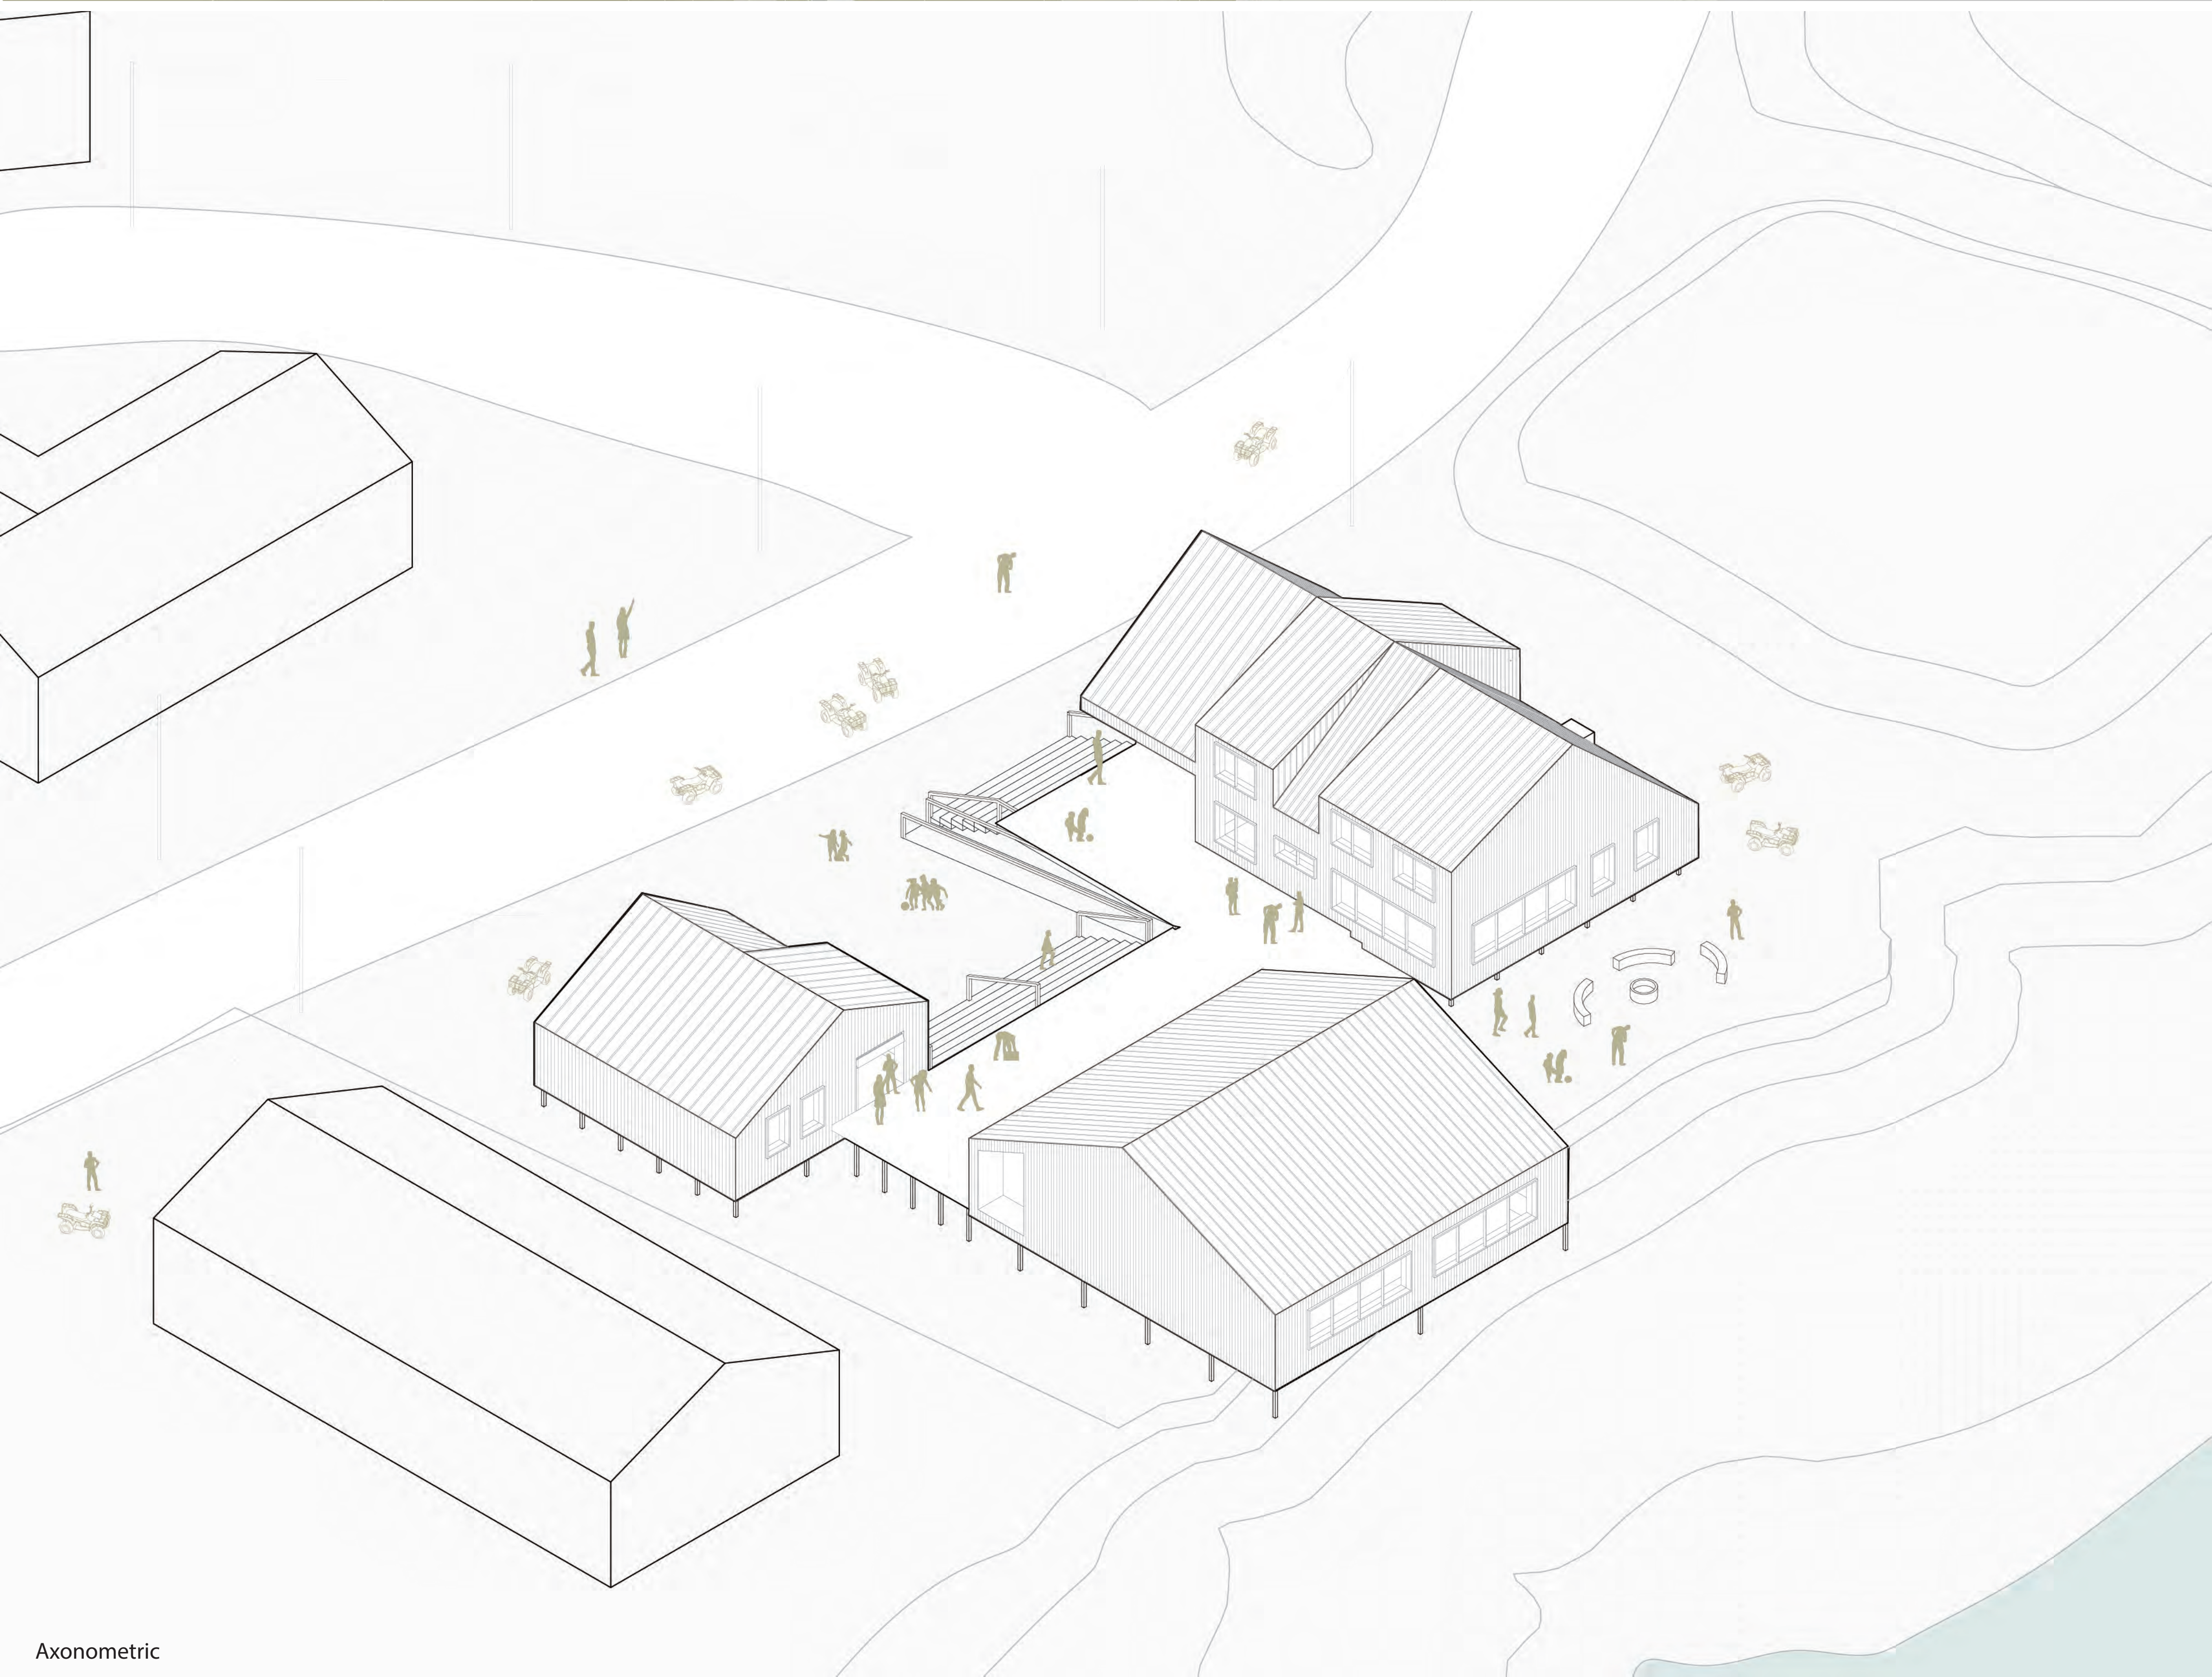

Qarmaapik House: Transitional Shelter

Vennice de Guzman

Kangiqsualujuaq, Nunavik

To empower the community by providing space to freely express themselves and to ensure the safety of each family that are in need. To also create multi-functional spaces where they can engage in activities to their cultural needs and interest. Spaces that accommodate programs to ensure the uplifting of Kangiqsualujuaq.

Safe Space

Workshop

Community space

Community Centre

Qarmaapik House

Construction House

Kangiqsualujuaq, Nunavik

Axonometric

Axonometric Plan

Floor Plan

Axonometric

Axonometric

Axonometric

Safe House Render

Living Room Render

Gathering Space Workshop

Workshop Render

Floor Plan

Exterior Render