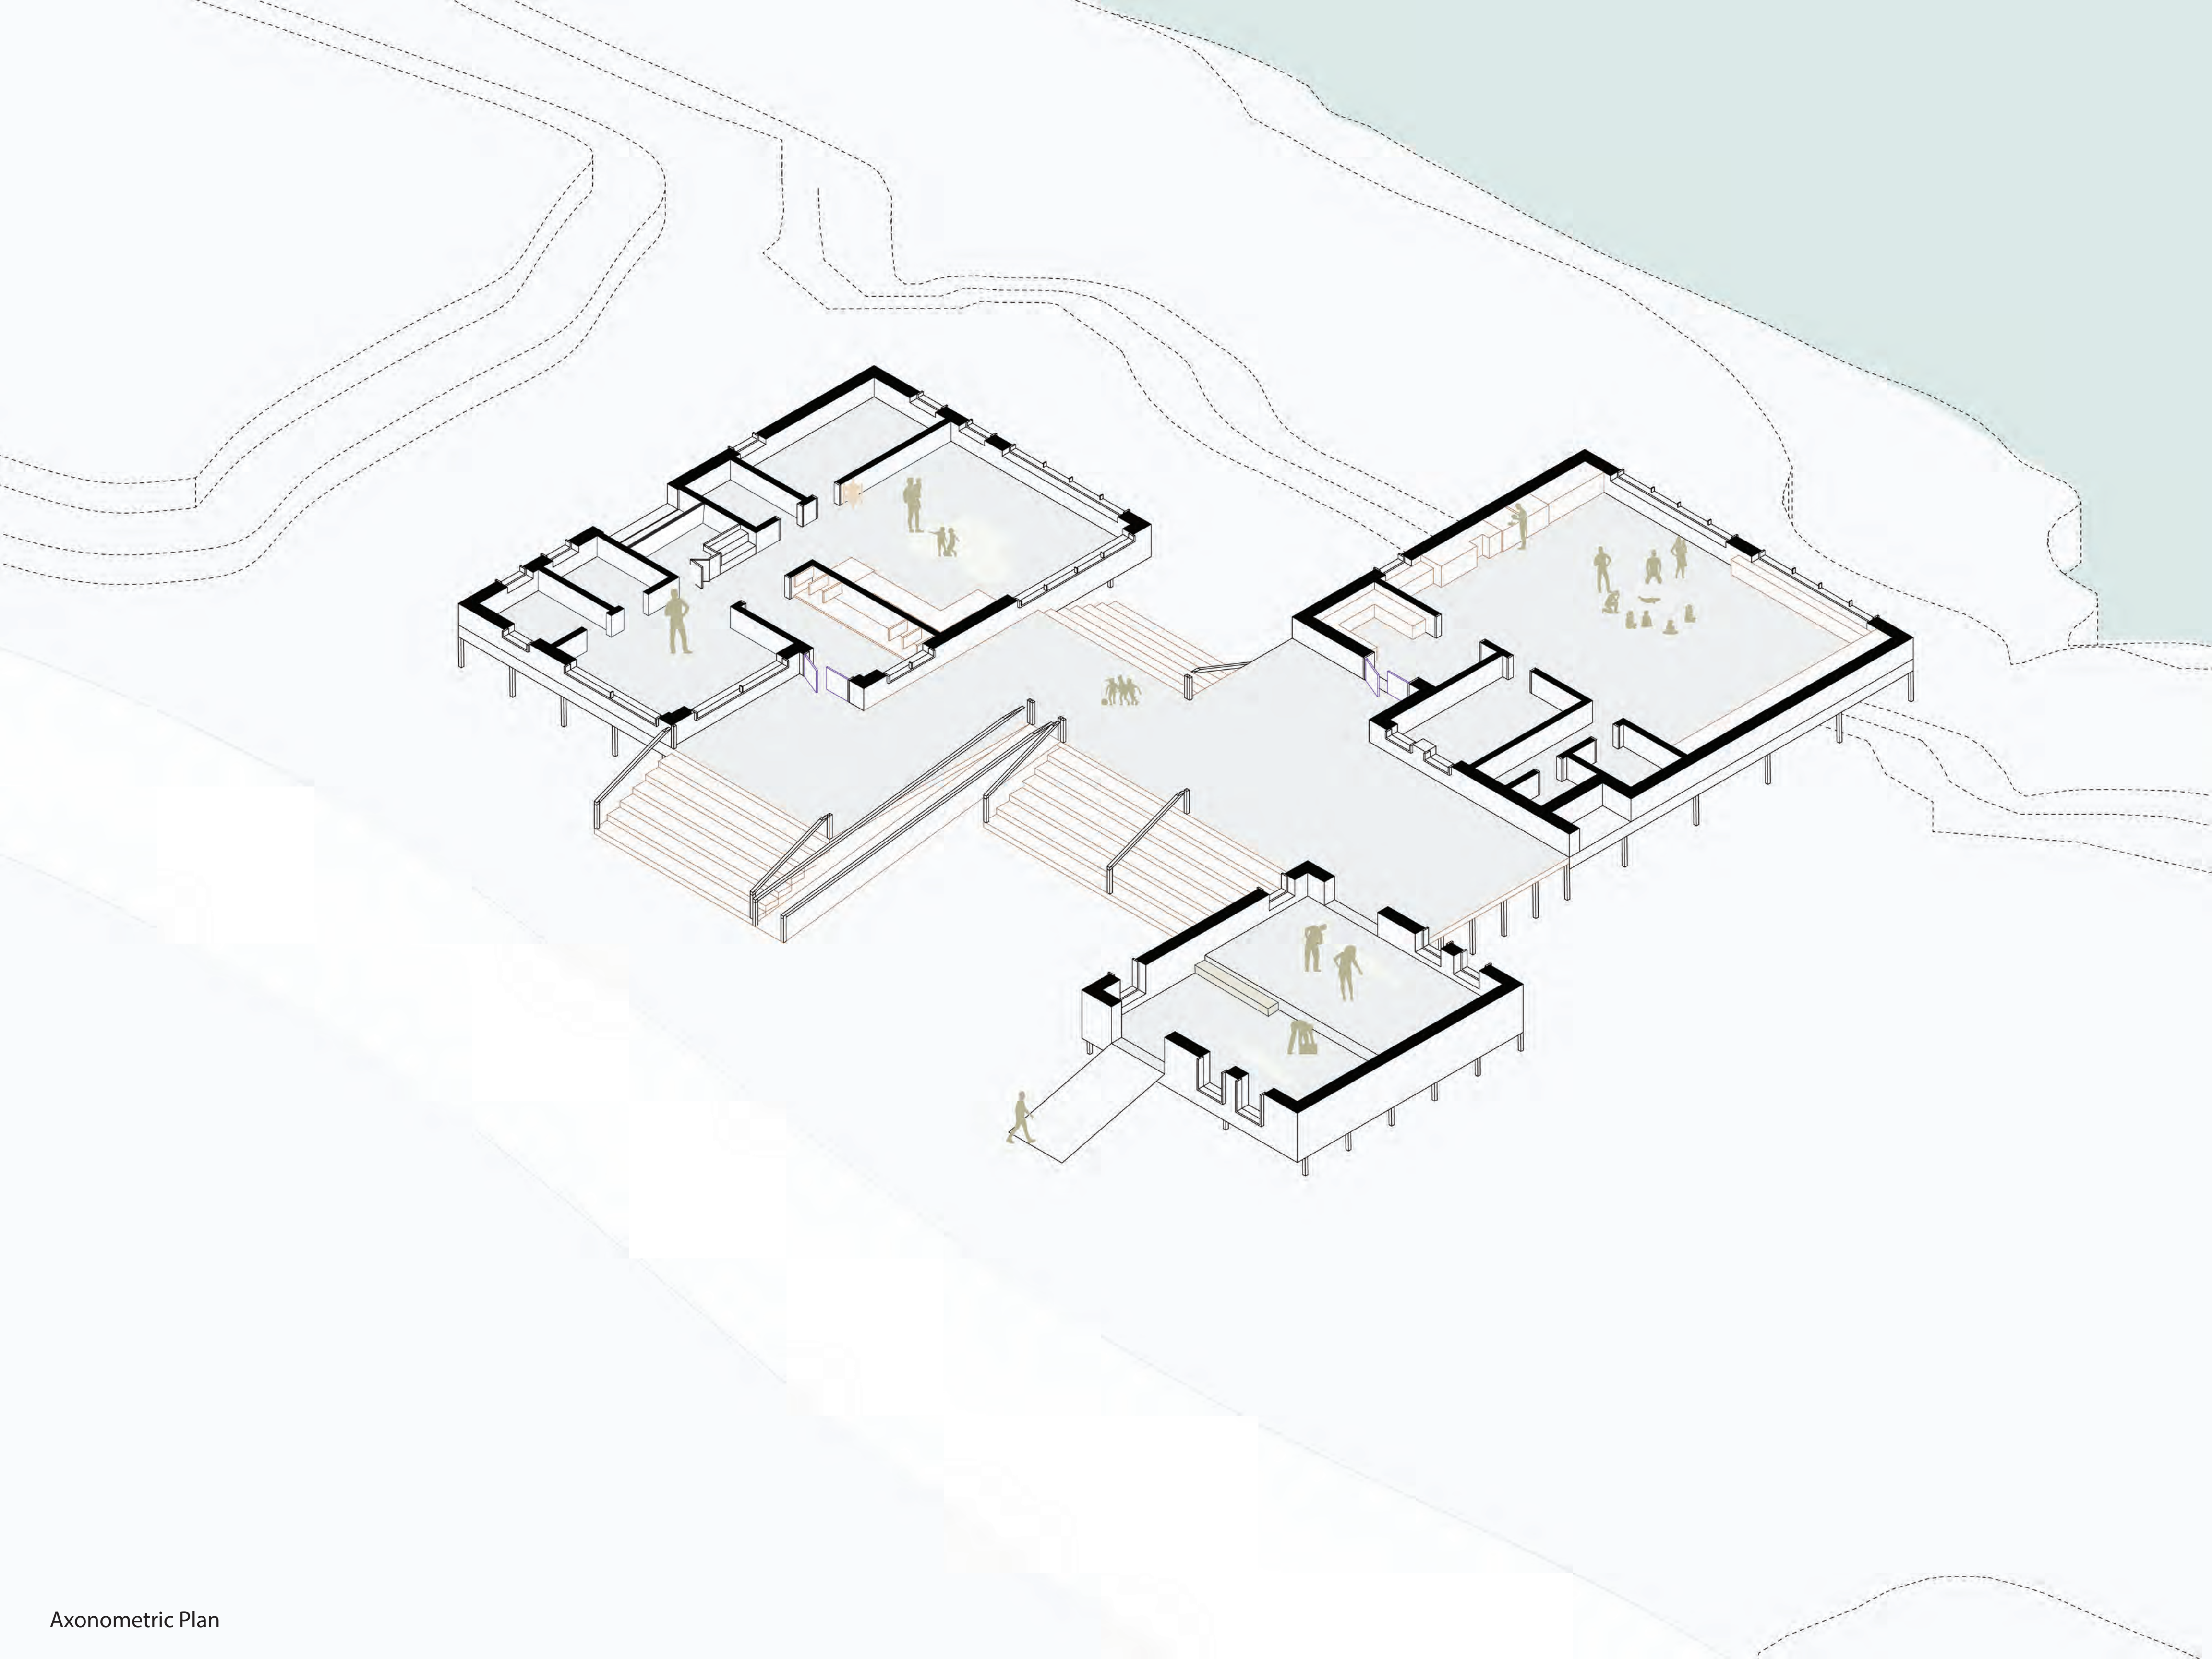

Qarmaapik House: Transitional Shelter

Vennice de Guzman

Kangiqsualujuaq, Nunavik

To empower the community by providing space to freely express themselves and to ensure the safety of each family that are in need. To also create multi-functional spaces where they can engage in activities to their cultural needs and interest. Spaces that accommodate programs to ensure the uplifting of Kangiqsualujuaq.

Safe Space

Workshop

Community space

Community Centre

Qarmaapik House

Construction House

Kangiqsualujuaq, Nunavik

Axonometric

Axonometric Plan

Floor Plan

Axonometric

Axonometric

Axonometric

Safe House Render

Living Room Render

Gathering Space Workshop

Workshop Render

Floor Plan

Exterior Render